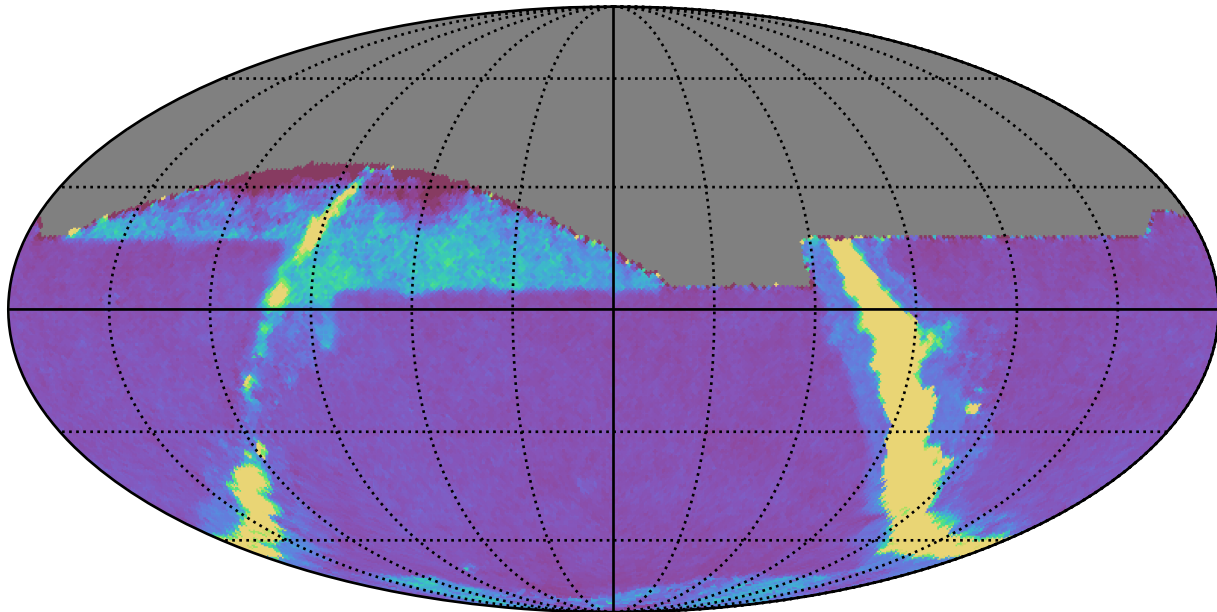

reweight_bulge_v3.3_10yrs : GalplaneTimePerFilter_xray_binaries_map_g

GalplaneTimePerFilter_xray_binaries_map_g
(filter mag MJD s)