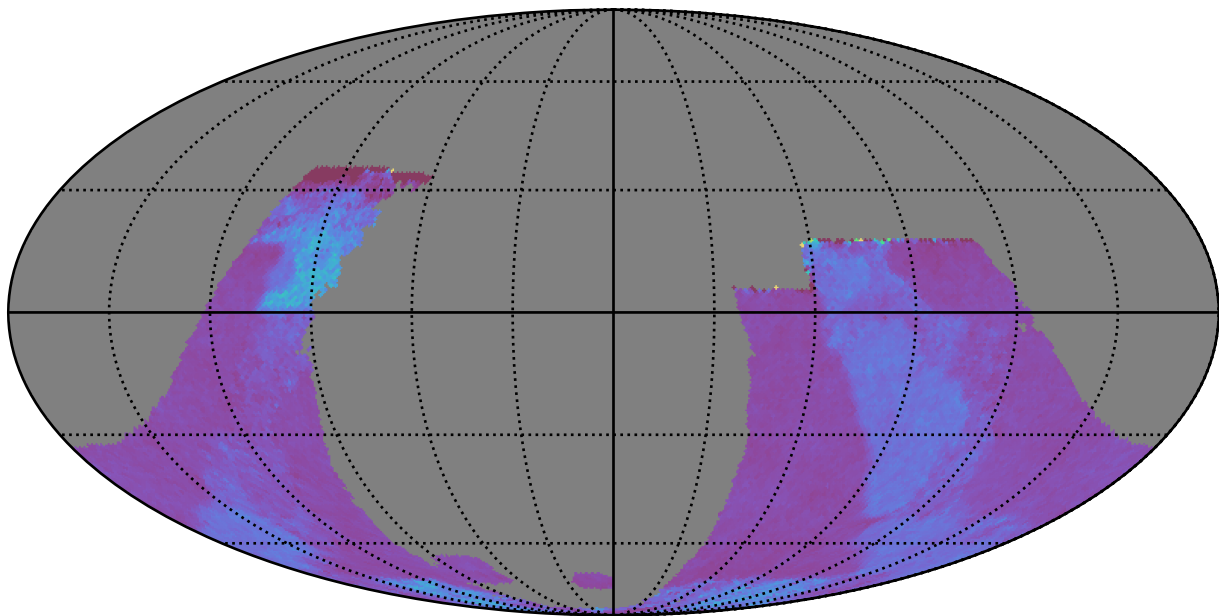

reweight_bulge_v3.3_10yrs : GalplaneTimePerFilter_galactic_plane_map_g

GalplaneTimePerFilter_galactic_plane_map_g
(filter mag MJD s)