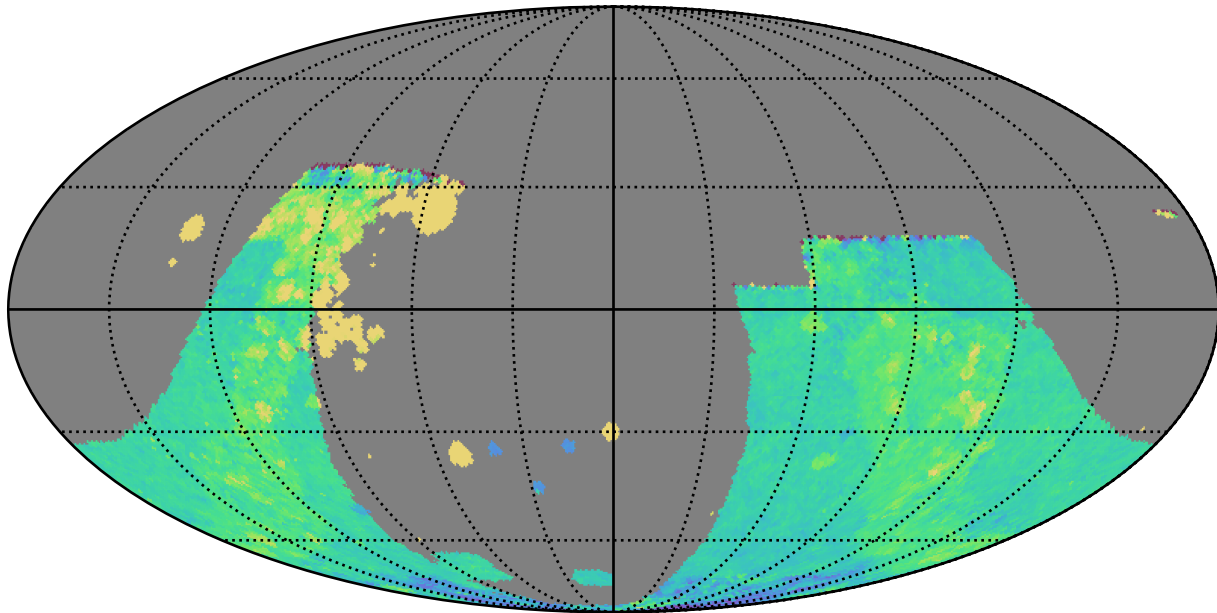

reweight_bulge_v3.3_10yrs : GalplaneTimePerFilter_combined_map_i

GalplaneTimePerFilter_combined_map_i
(filter mag MJD s)