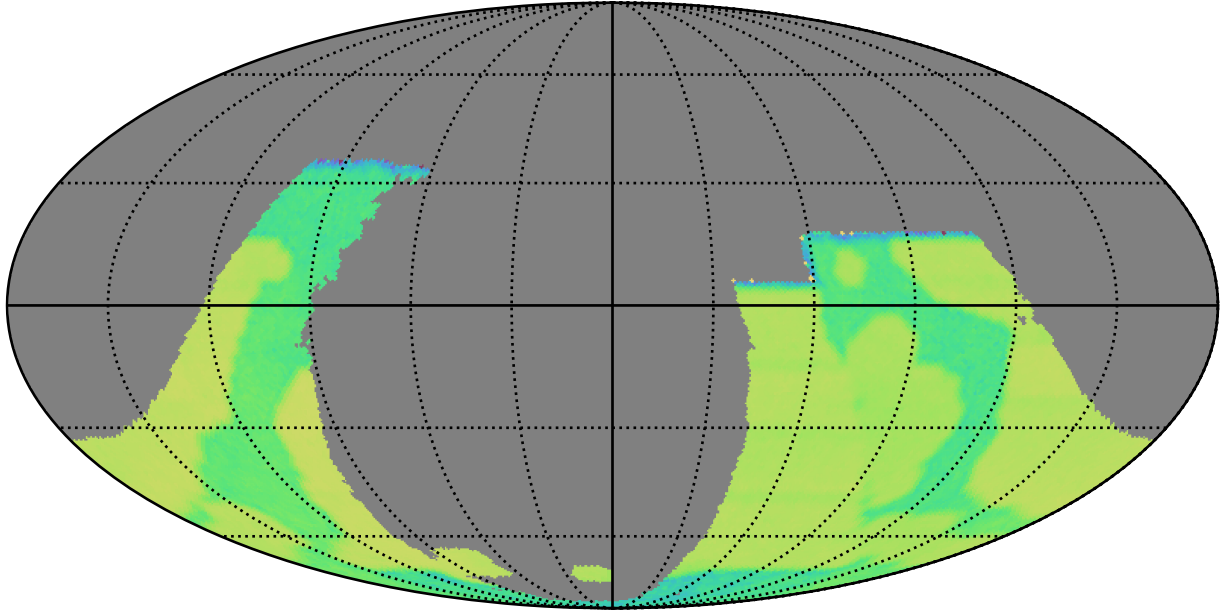

reweight\_bulge\_v3.3\_10yrs : GalPlaneVisitIntervalsTimescales\_galactic\_plane\_map\_Tau\_5\_0

0.0 0.1 0.2 0.3 0.4 0.5 0.6 0.7 0.8 0.9 1.0  
GalPlaneVisitIntervalsTimescales\_galactic\_plane\_map\_Tau\_5\_0  
(MJD mag)