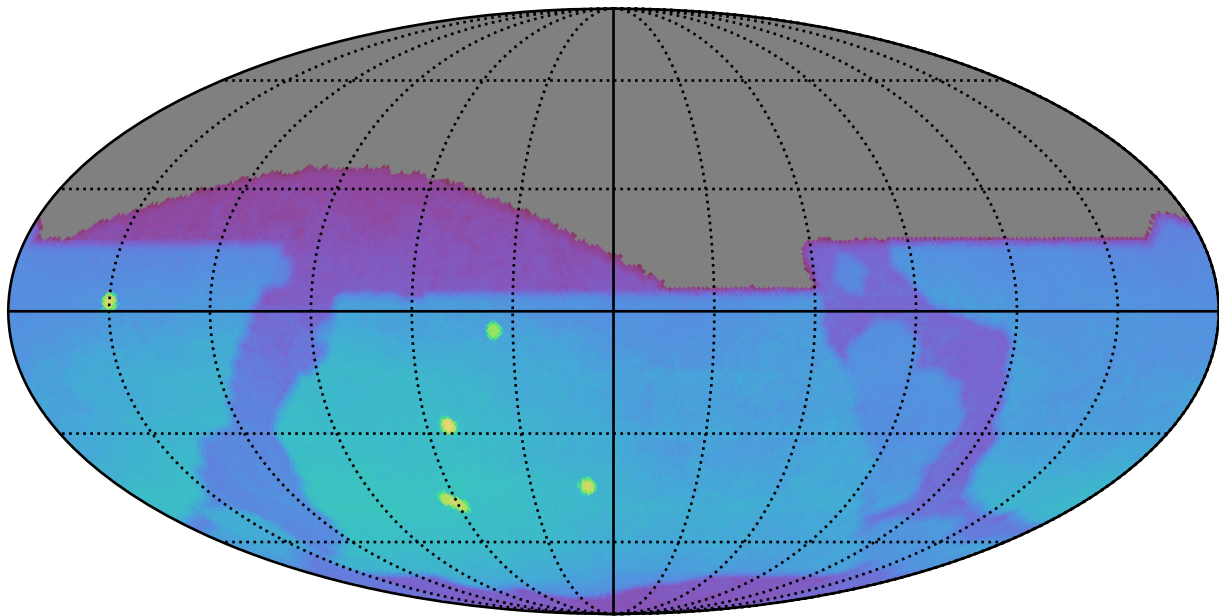

reweight_bulge_v3.3_10yrs : Brown Dwarf, L7

Brown Dwarf, L7 (pc)