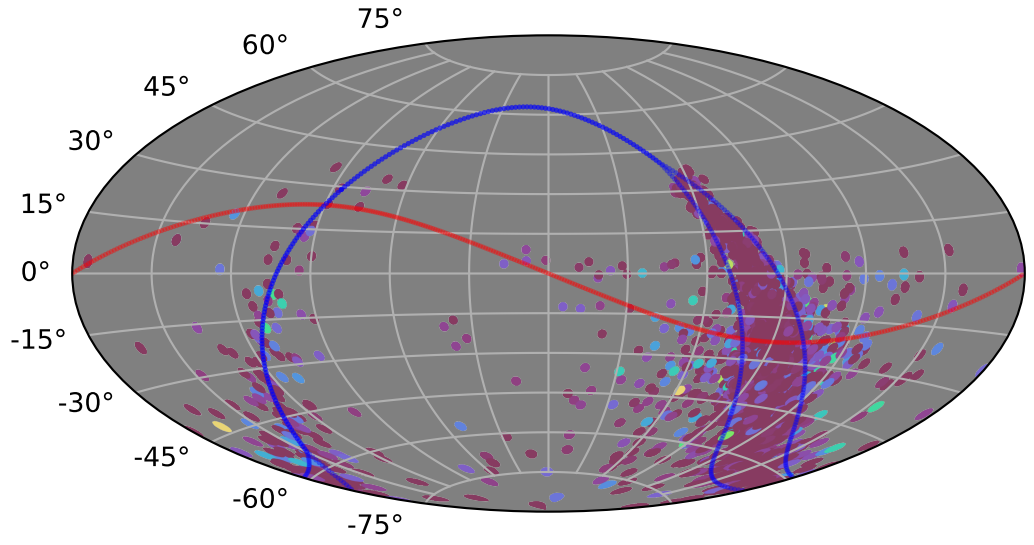

retro_baseline_v2.0_10yrs : XRBPopMetric_number_of_detections

XRBPopMetric_number_of_detections
(Detected, 0 or $\bar{1}$)