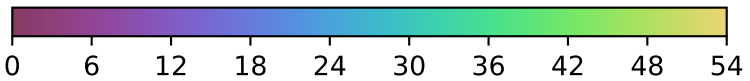

retro_baseline_v2.0_10yrs : XRBPopMetric_number_of_detections

XRBPopMetric_number_of_detections
(Detected, 0 or $\bar{1}$)