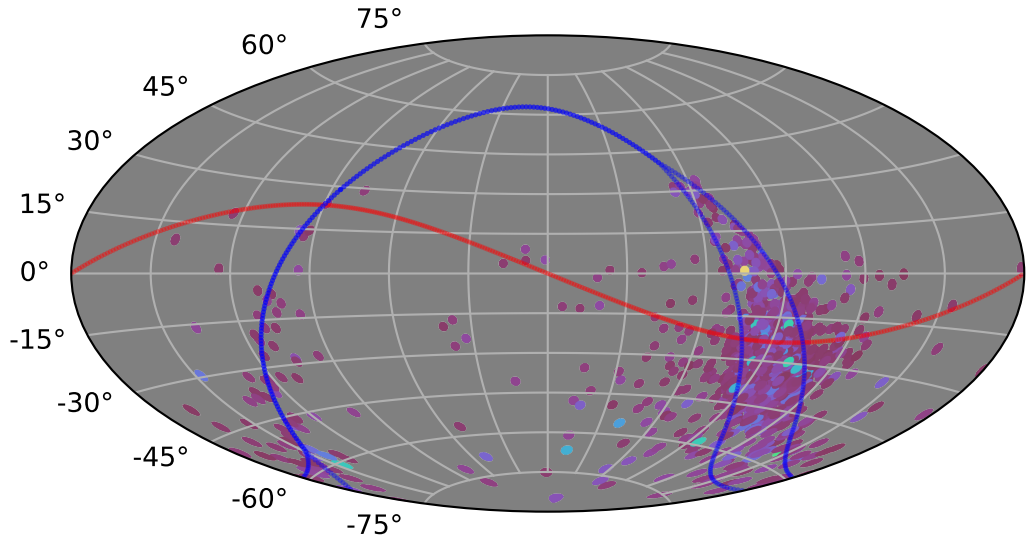

retro_baseline_v2.0_10yrs : XRBPoMetric_mean_time_between_detections

5 10 15 20 25 30 35 40
XRBPoMetric_mean_time_between_detections
(Detected, 0 or 1)