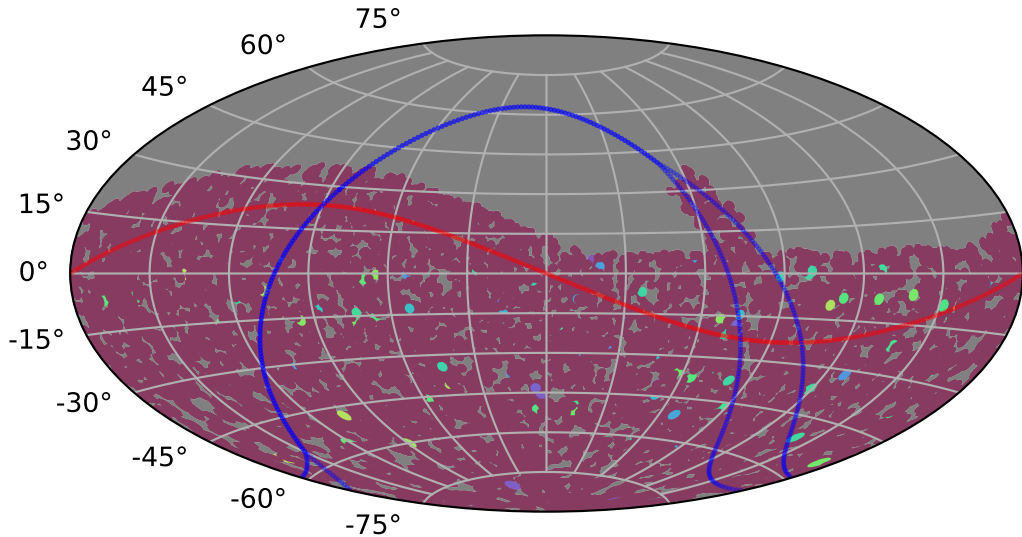

retro_baseline_v2.0_10yrs : TDE_Quality_some_color_pu_pnum

TDE_Quality_some_color_pu_pnum
(Bad: 0, Good (obs every 2 night): 1)