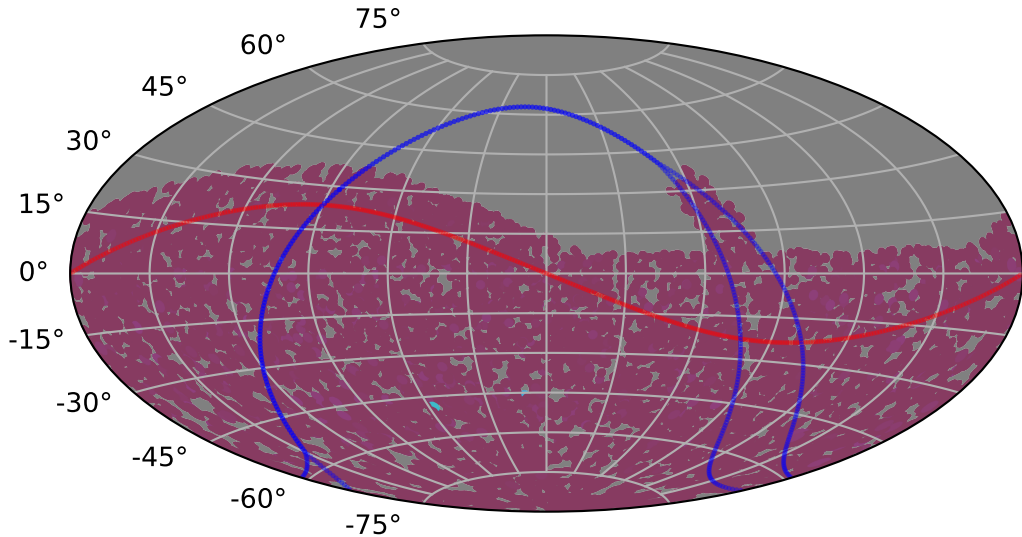

retro_baseline_v2.0_10yrs : TDE_Quality_some_color_pnum

TDE_Quality_some_color_pnum
(Bad: 0, Good (obs every 2 night): 1)