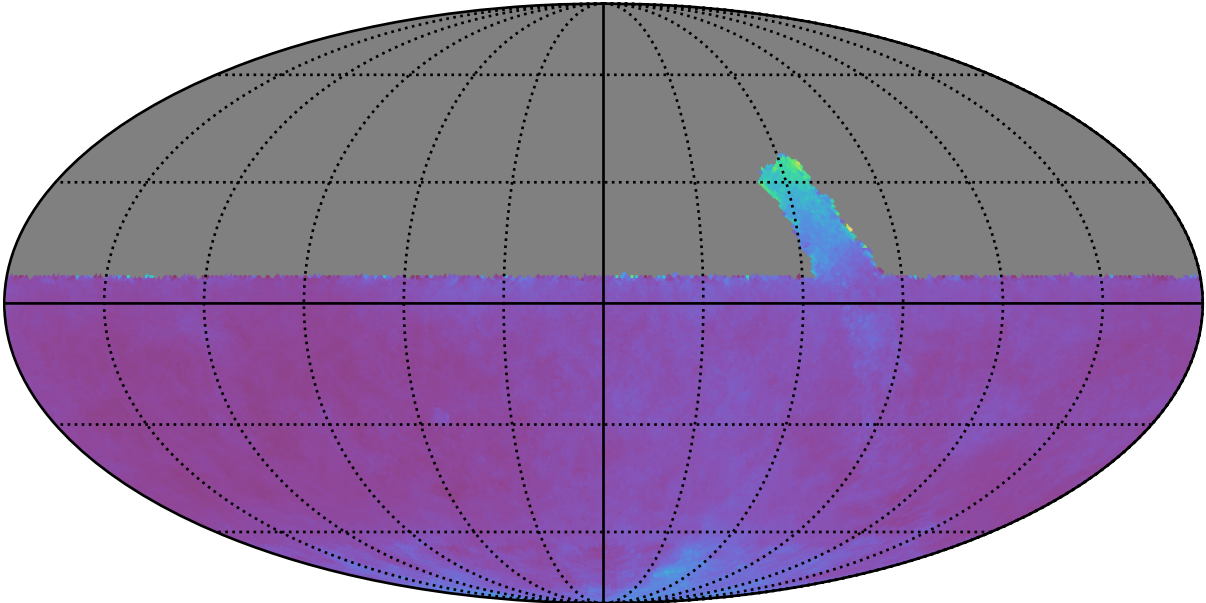

retro_baseline_v2.0_10yrs night<1826 and y: SNR-weighted FWHMeff y, year<5

SNR-weighted FWHMeff y, year<5
(mag arcsec)