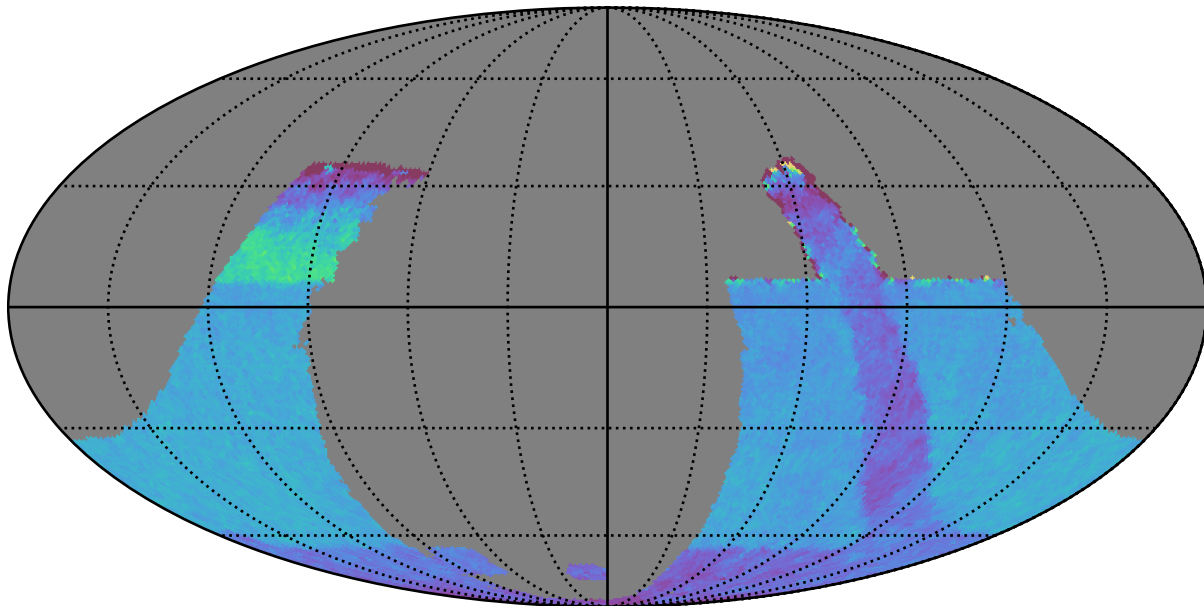

retro\_baseline\_v2.0\_10yrs : GalplaneTimePerFilter\_galactic\_plane\_map\_r

GalplaneTimePerFilter\_galactic\_plane\_map\_r  
(filter mag MJD s)