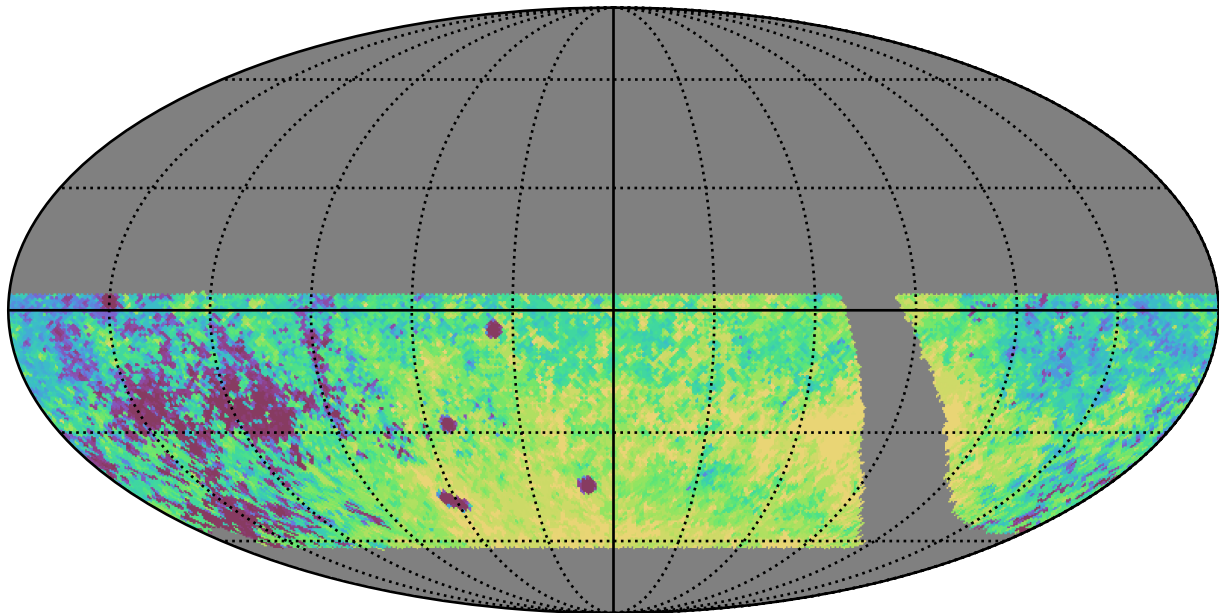

retro\_baseline\_v2.0\_10yrs WFD y band: Median Inter-Night Gap

Median Inter-Night Gap (days)