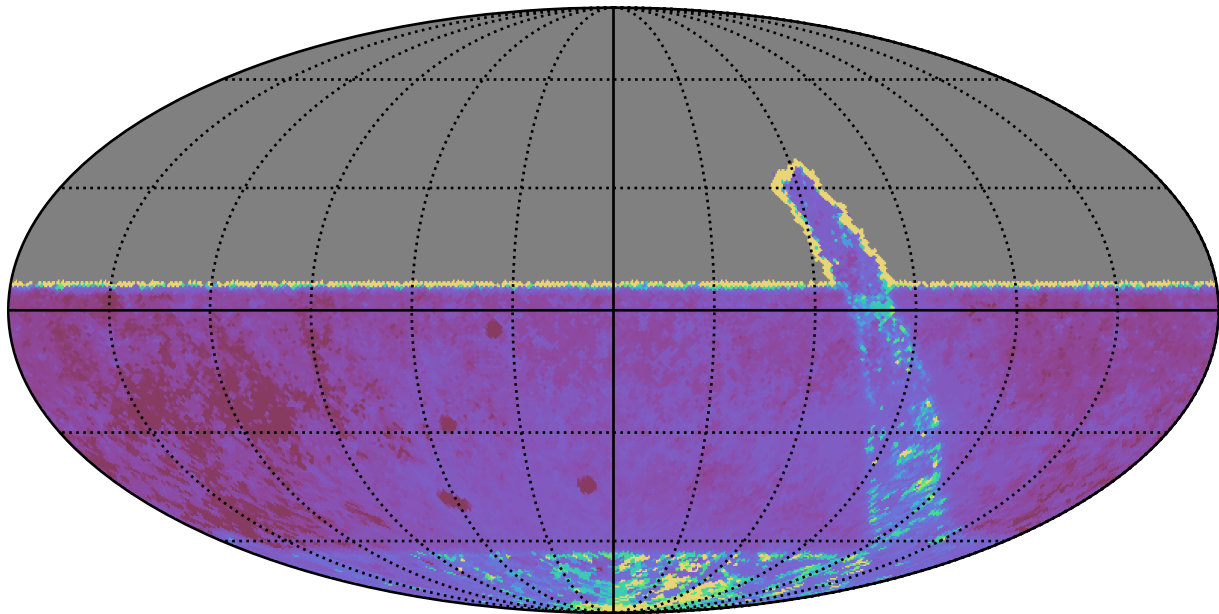

retro\_baseline\_v2.0\_10yrs All sky y band: Median Inter-Night Gap

Median Inter-Night Gap (days)