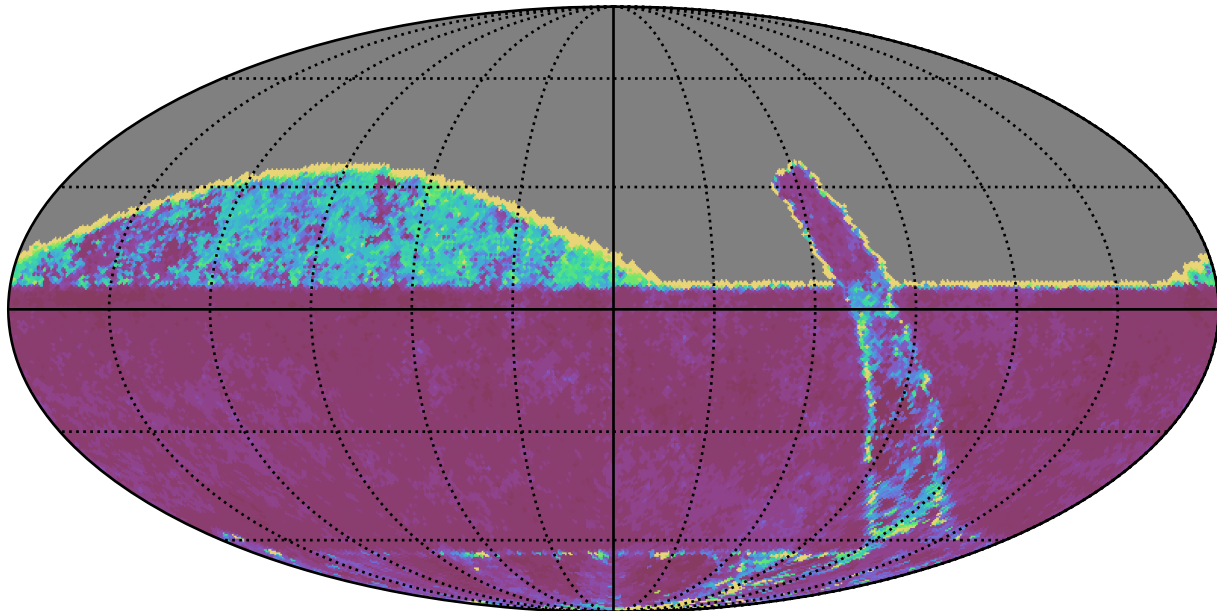

retro\_baseline\_v2.0\_10yrs All sky z band: 20thPercentile Inter-Night Gap

20thPercentile Inter-Night Gap  
(days)