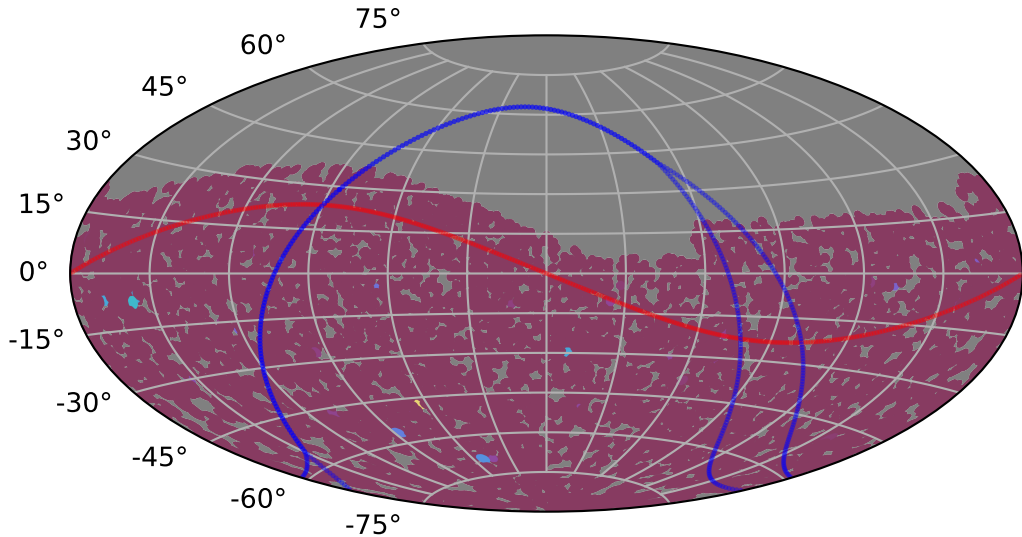

octo_v3.4_10yrs : TDE_Quality_some_color_pu_pnum

TDE_Quality_some_color_pu_pnum
(Bad: 0, Good (obs every 2 night): 1)