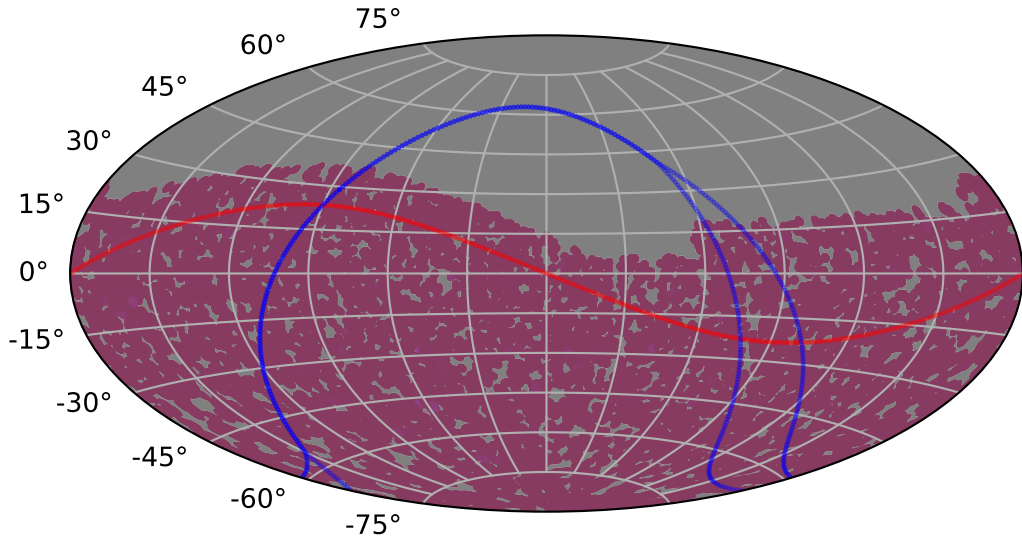

octo\_v3.4\_10yrs : TDE\_Quality\_some\_color\_pnum

TDE\_Quality\_some\_color\_pnum  
(Bad: 0, Good (obs every 2 night): 1)