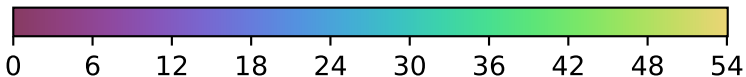

octo\_v3.4\_10yrs : TDE\_Quality\_some\_color\_pnum

TDE\_Quality\_some\_color\_pnum  
(Bad: 0, Good (obs every 2 night): 1)