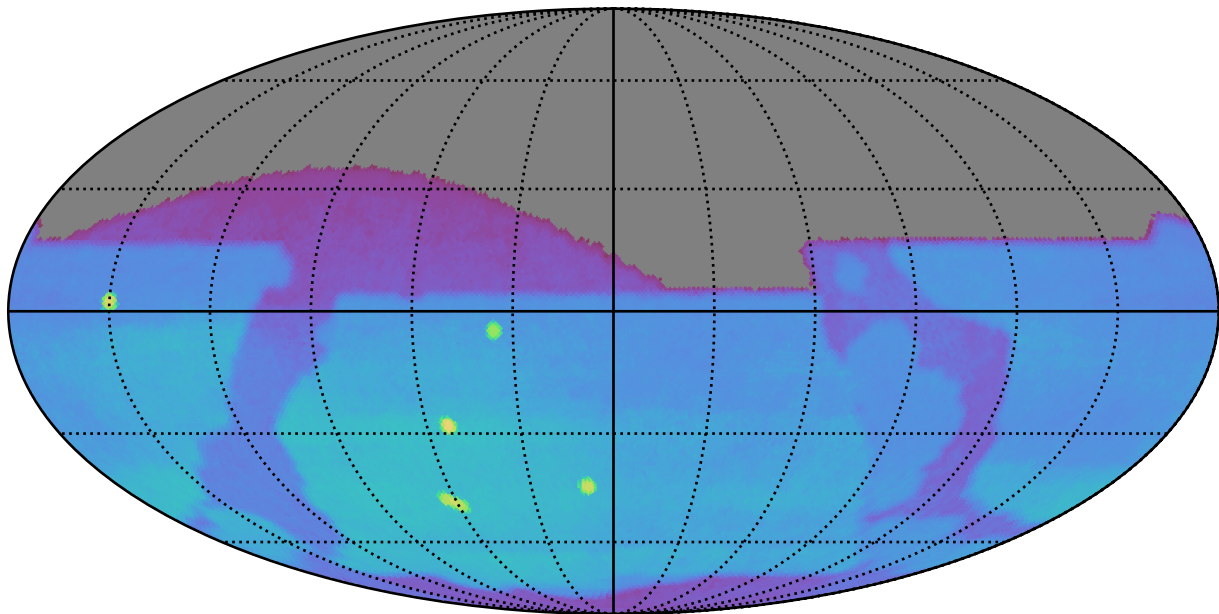

octo\_v3.4\_10yrs : Brown Dwarf, L7

Brown Dwarf, L7 (pc)