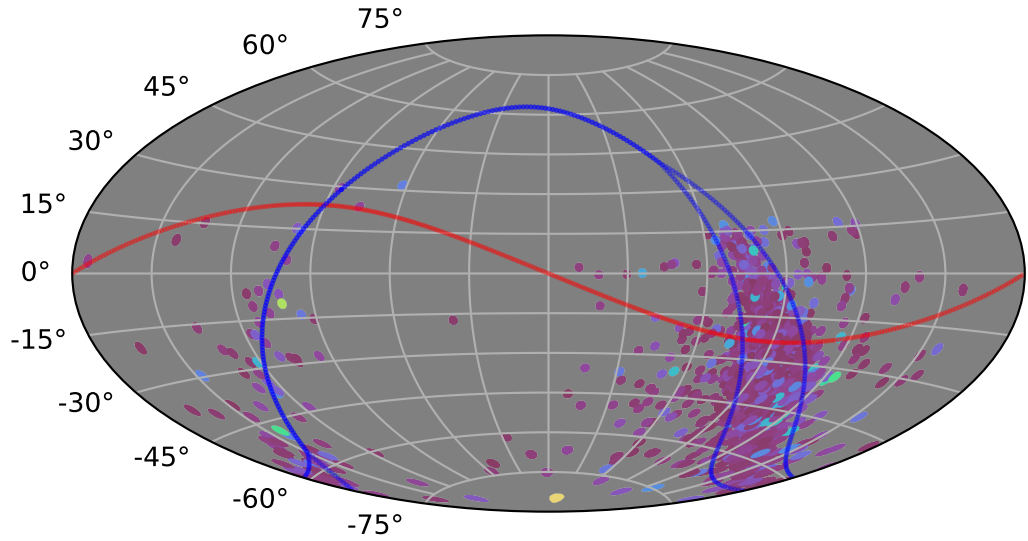

noroll\_v3.4\_10yrs : XRBPopMetric\_mean\_time\_between\_detections

4 8 12 16 20 24 28 32 36  
XRBPopMetric\_mean\_time\_between\_detections  
(Detected, 0 or 1)