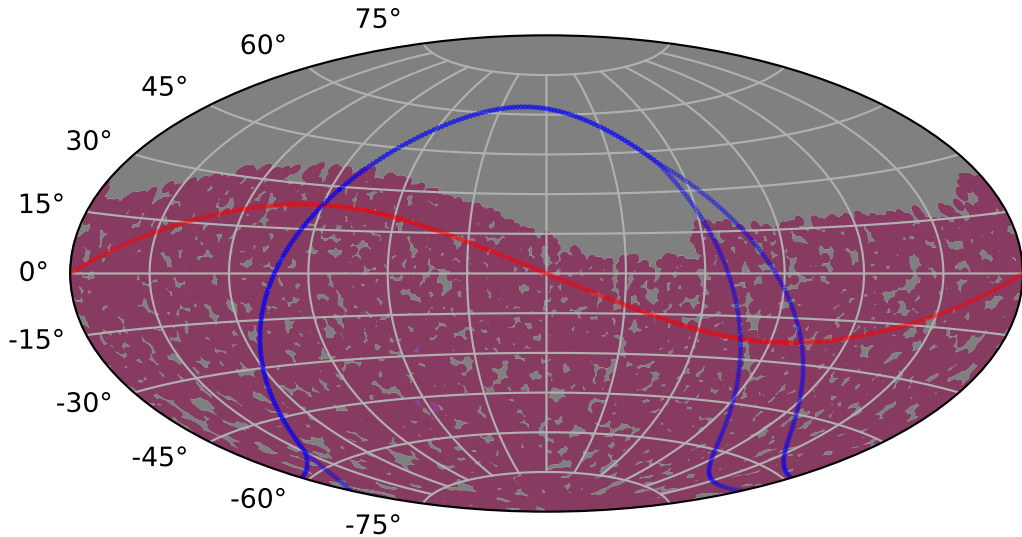

noroll_v3.4_10yrs : TDE_Quality_some_color_pnum

TDE_Quality_some_color_pnum
(Bad: 0, Good (obs every 2 night): 1)