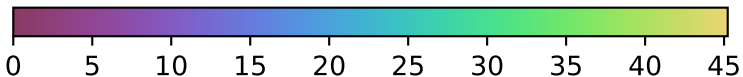

noroll_v3.4_10yrs : TDE_Quality_some_color_pnum

TDE_Quality_some_color_pnum
(Bad: 0, Good (obs every 2 night): 1)