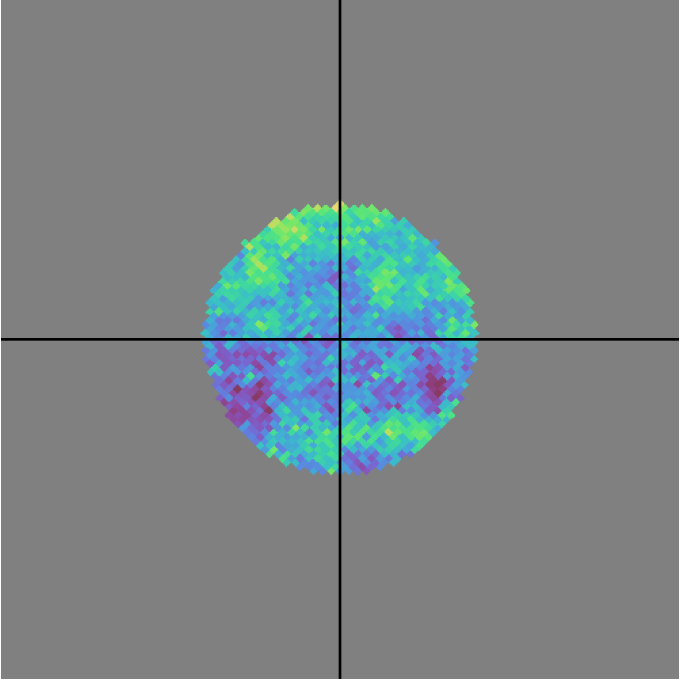

noroll_v3.4_10yrs DD:WFD: Kuiper statistic (0 is uniform, 1 is delta function),rotSkyPos,DD:WFD,riz

0.26 0.27 0.28 0.29 0.30 0.31 0.32 0.33 0.34 0.35
Kuiper statistic (0 is uniform, 1 is delta function),rotSkyPos,DD:WFD,riz
(deg)