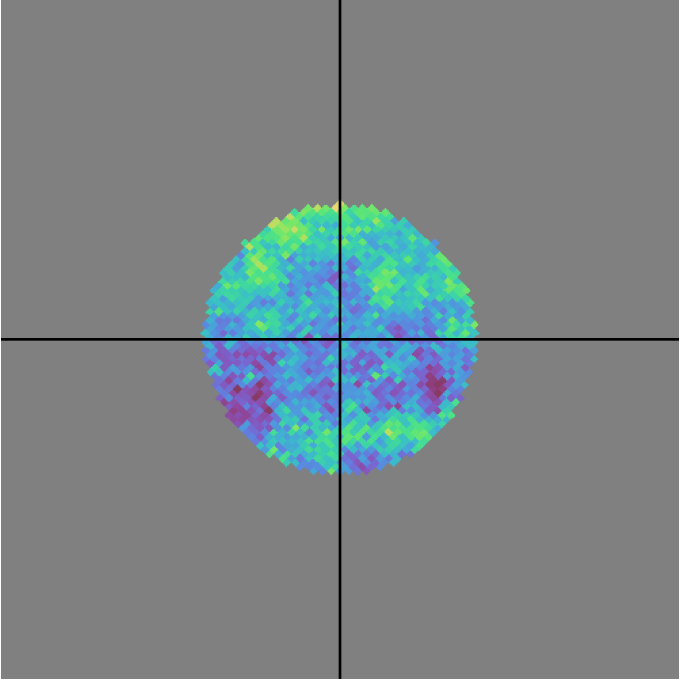

noroll_v3.4_10yrs DD:WFD: Kuiper statistic (0 is uniform, 1 is delta function),rotSkyPos,DD:WFD,riz

0.26 0.27 0.28 0.29 0.30 0.31 0.32 0.33 0.34 0.35

Kuiper statistic (0 is uniform, 1 is delta function),rotSkyPos,DD:WFD,riz (deg)