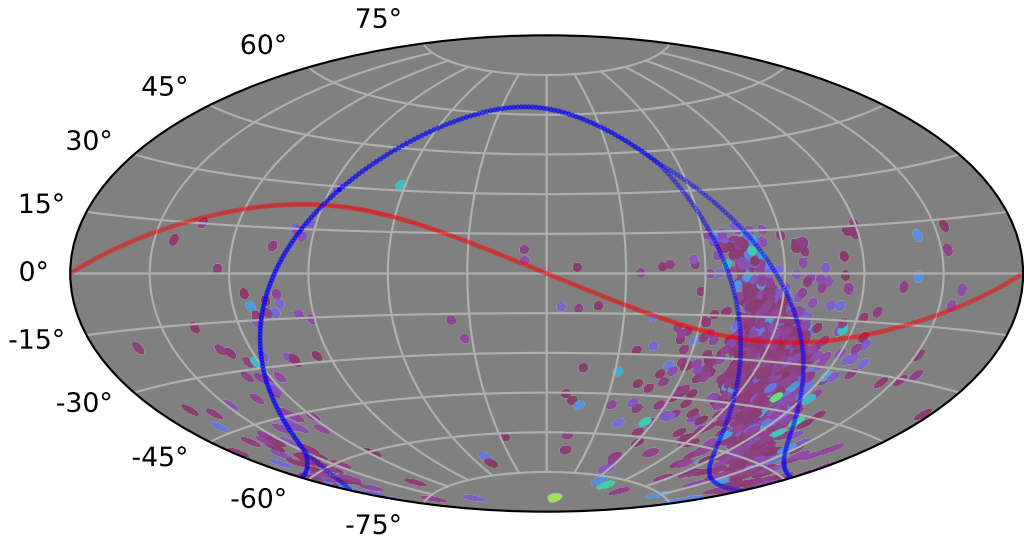

noroll_mjdp60_v3.4_10yrs : XRBPopMetric_mean_time_between_detections

4 8 12 16 20 24 28 32
XRBPopMetric_mean_time_between_detections
(Detected, 0 or 1)