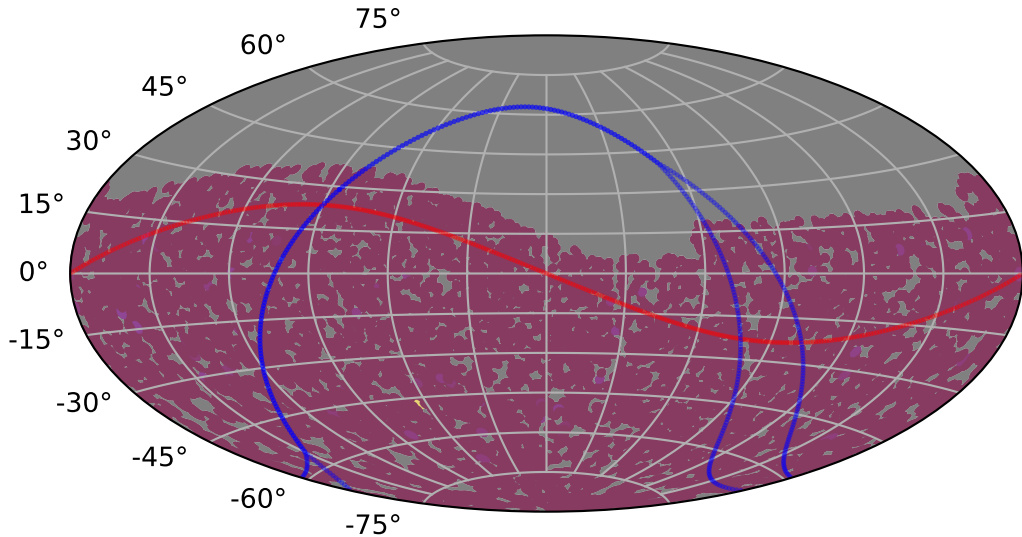

noroll_mjdp60_v3.4_10yrs : TDE_Quality_some_color_pu_pnum

TDE_Quality_some_color_pu_pnum
(Bad: 0, Good (obs every 2 night): 1)