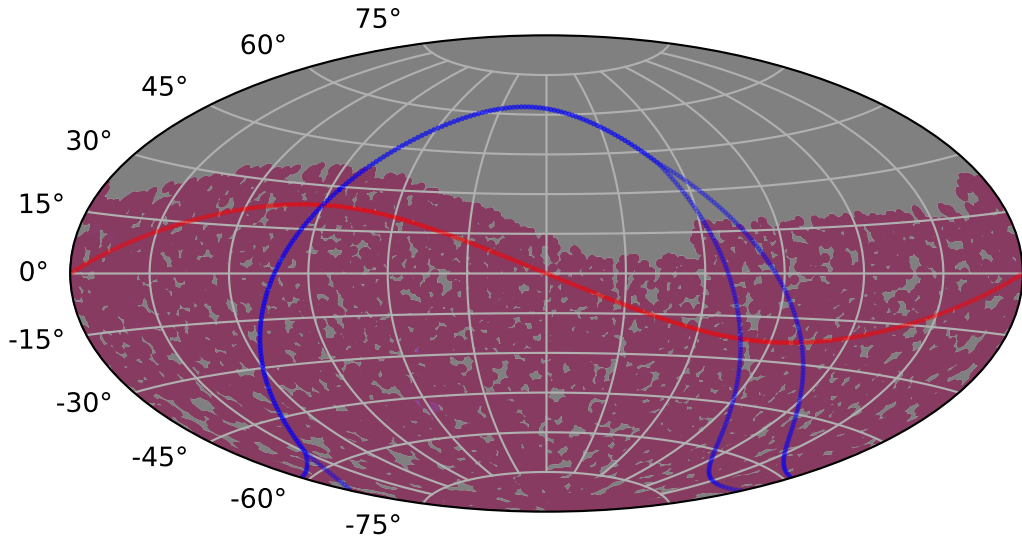

noroll\_mjdp60\_v3.4\_10yrs : TDE\_Quality\_some\_color\_pnum

TDE\_Quality\_some\_color\_pnum  
(Bad: 0, Good (obs every 2 night): 1)