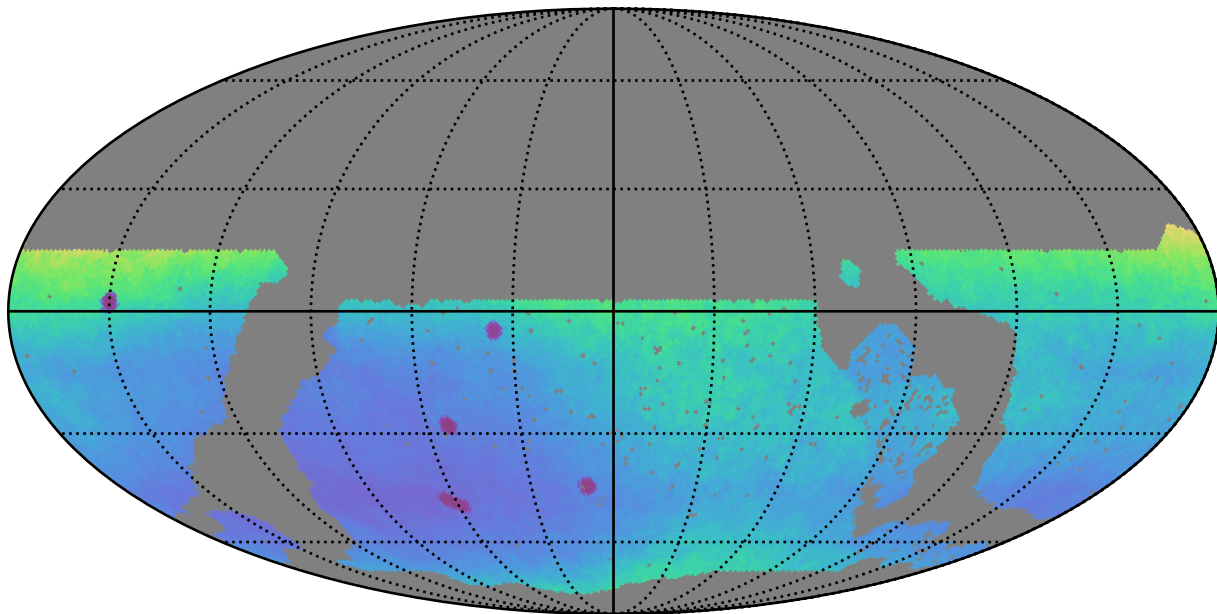

noroll\_mjdp60\_v3.4\_10yrs WFD: Parallax Uncert @ 24.0

Parallax Uncert @ 24.0 (mas)