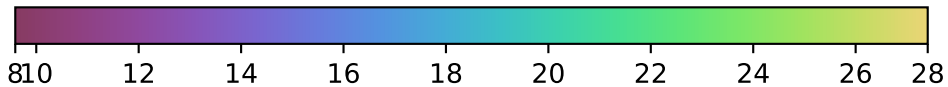

noroll\_mjdp60\_v3.4\_10yrs WFD y band: Median Inter-Night Gap

Median Inter-Night Gap (days)