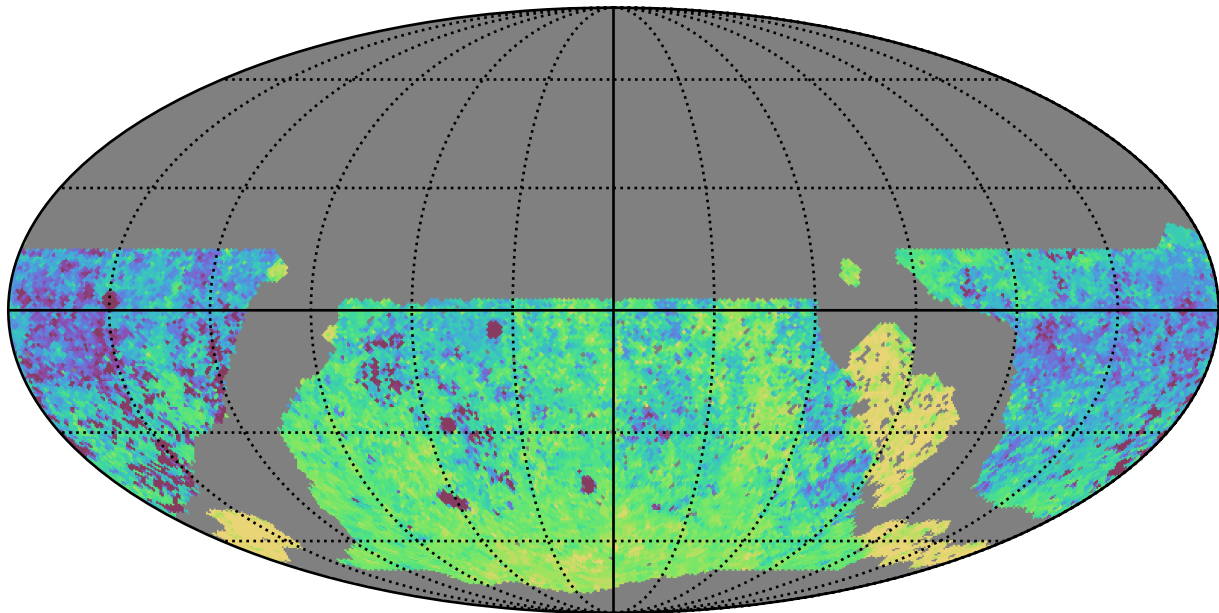

noroll\_mjdp60\_v3.4\_10yrs WFD y band: Median Inter-Night Gap

Median Inter-Night Gap (days)