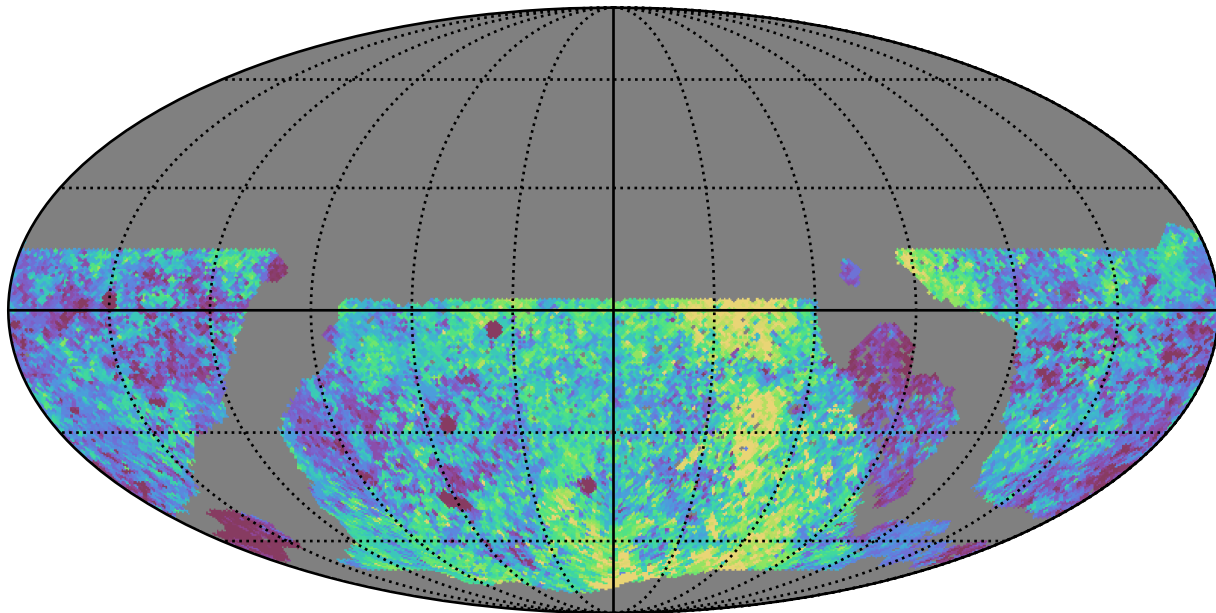

noroll_mjdp60_v3.4_10yrs WFD g band: Median Inter-Night Gap

Median Inter-Night Gap (days)