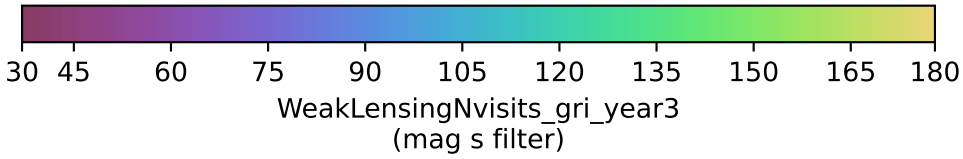

noroll_mjdp365_v3.4_10yrs gri band non-DD: WeakLensingNvisits_gri_year3

WeakLensingNvisits_gri_year3
(mag s filter)