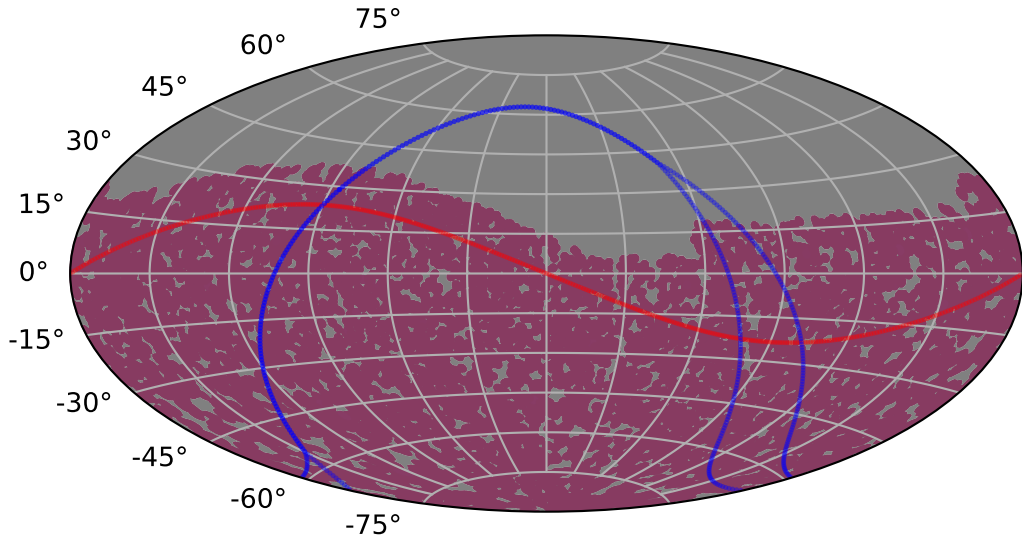

noroll\_mjdp365\_v3.4\_10yrs : TDE\_Quality\_some\_color\_pu\_pnum

TDE\_Quality\_some\_color\_pu\_pnum  
(Bad: 0, Good (obs every 2 night): 1)