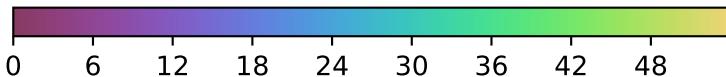

noroll\_mjdp365\_v3.4\_10yrs : TDE\_Quality\_some\_color\_pu\_pnum

TDE\_Quality\_some\_color\_pu\_pnum  
(Bad: 0, Good (obs every 2 night): 1)