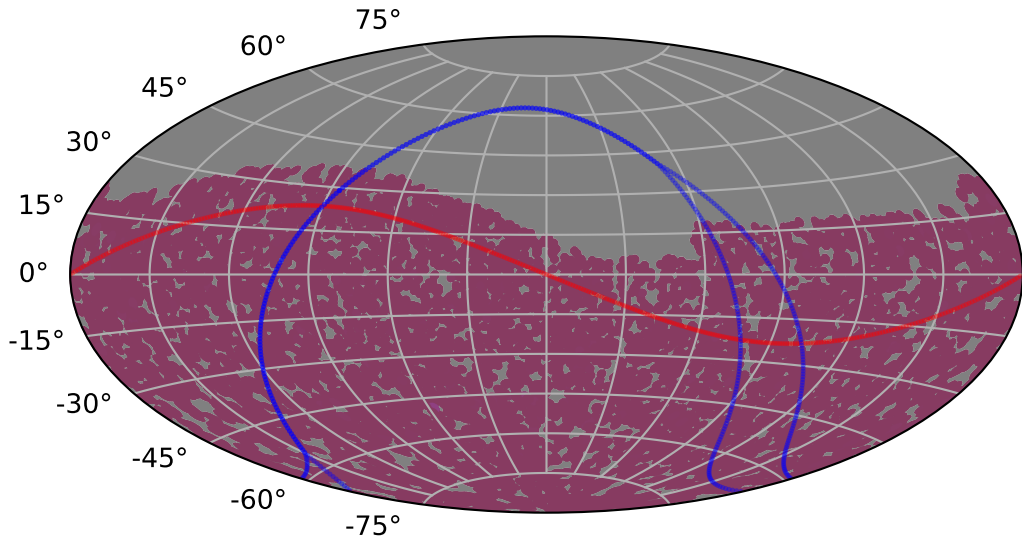

noroll_mjdp365_v3.4_10yrs : TDE_Quality_some_color_pnum

TDE_Quality_some_color_pnum
(Bad: 0, Good (obs every 2 night): 1)