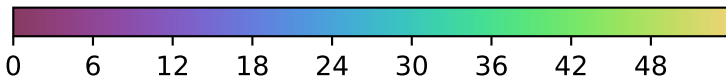

noroll_mjdp365_v3.4_10yrs : TDE_Quality_some_color_pnum

TDE_Quality_some_color_pnum
(Bad: 0, Good (obs every 2 night): 1)