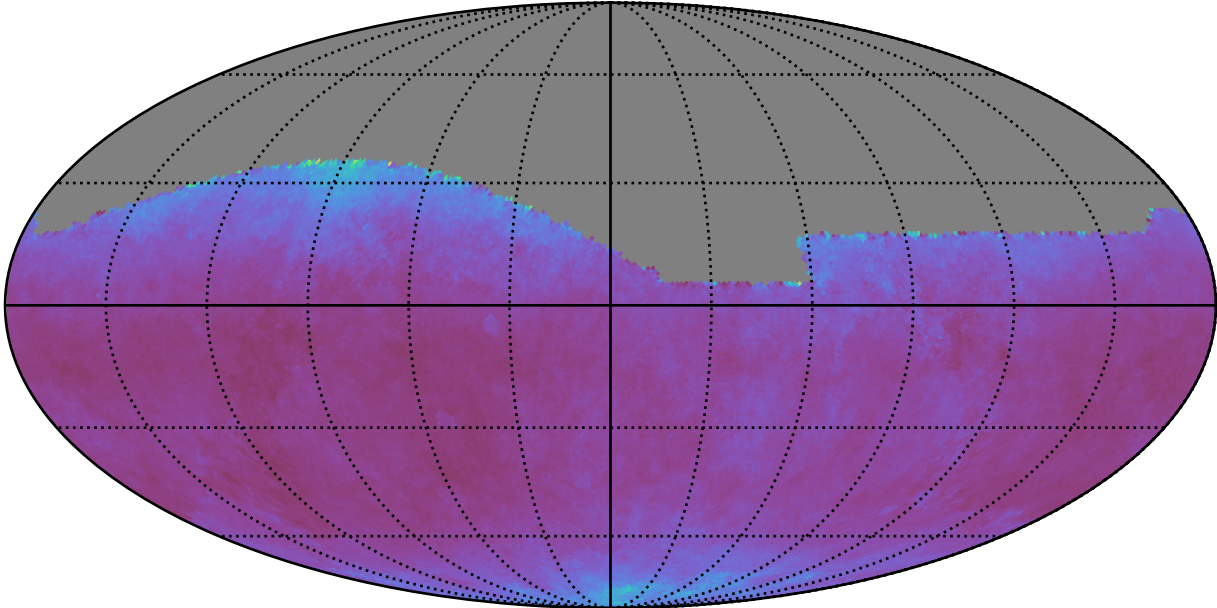

noroll\_mjdp365\_v3.4\_10yrs night<2922 and g: SNR-weighted FWHMeff g, year<8

SNR-weighted FWHMeff g, year<8  
(mag arcsec)