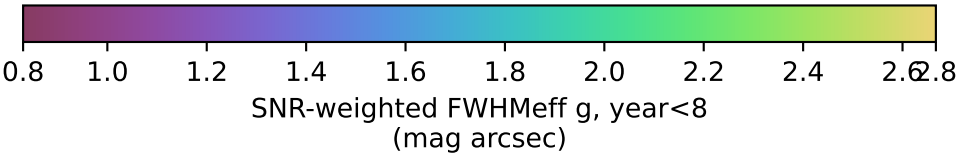

noroll\_mjdp365\_v3.4\_10yrs night<2922 and g: SNR-weighted FWHMeff g, year<8

SNR-weighted FWHMeff g, year<8  
(mag arcsec)