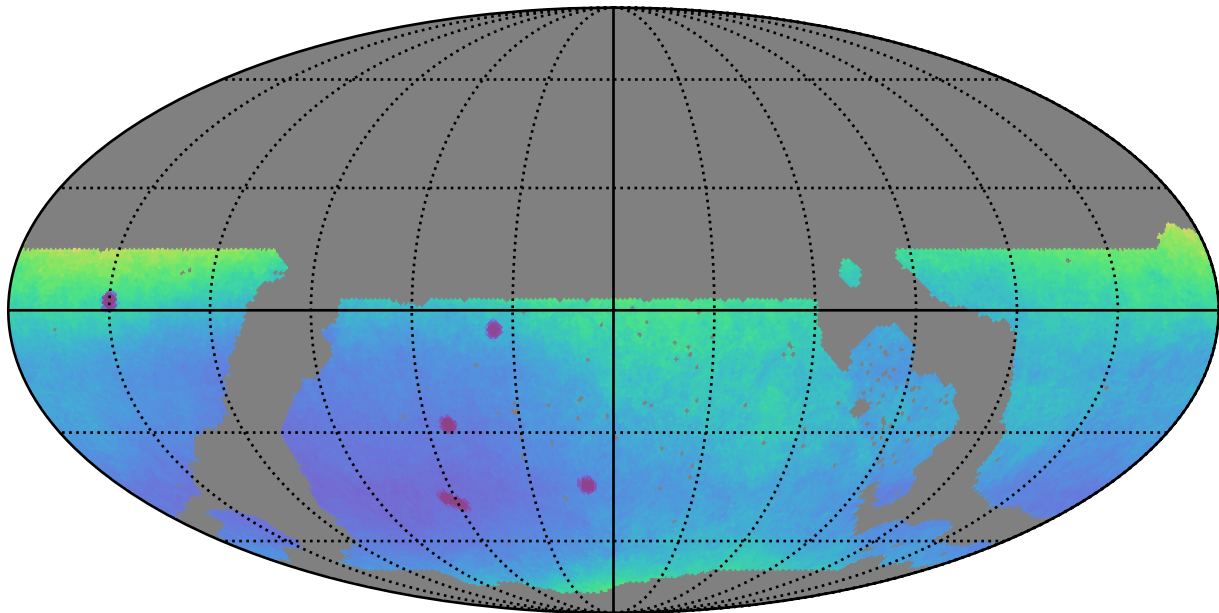

noroll_mjdp365_v3.4_10yrs WFD: Parallax Uncert @ 24.0

Parallax Uncert @ 24.0 (mas)