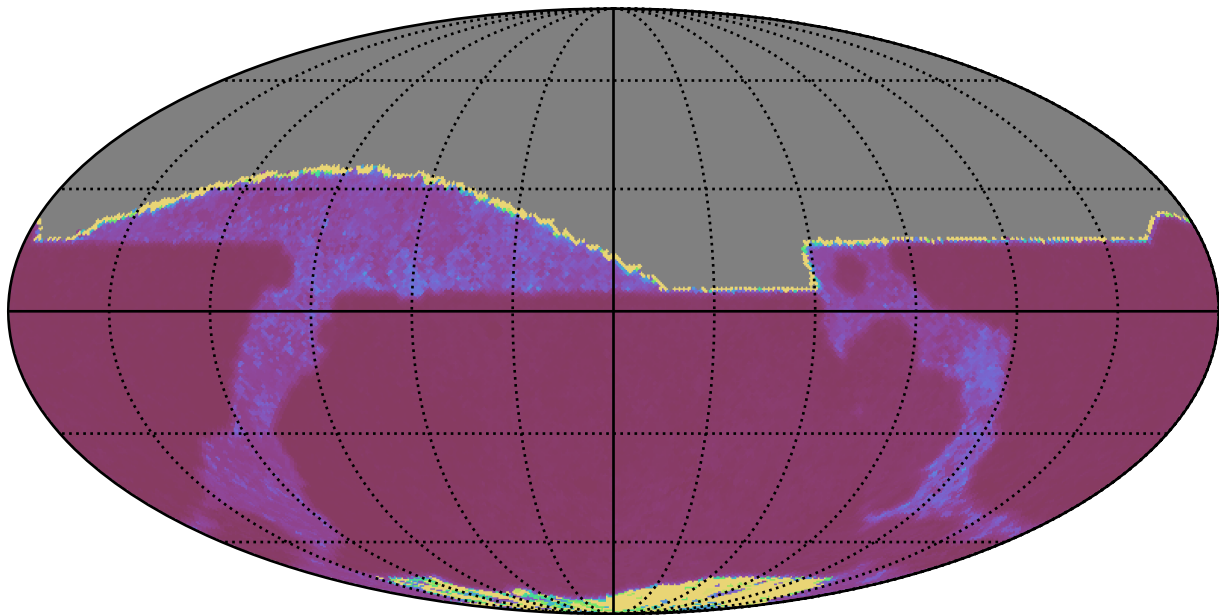

noroll_mjdp365_v3.4_10yrs All sky z band: Median Inter-Night Gap

Median Inter-Night Gap (days)