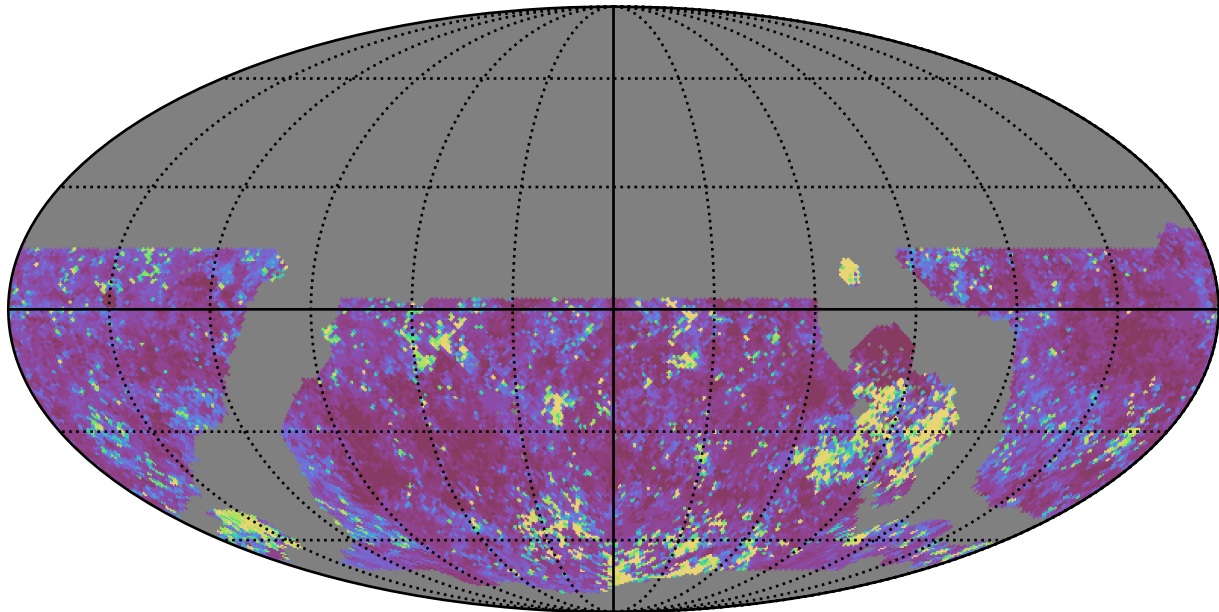

noroll\_mjdp365\_v3.4\_10yrs WFD u band: 20thPercentile Inter-Night Gap

20thPercentile Inter-Night Gap  
(days)