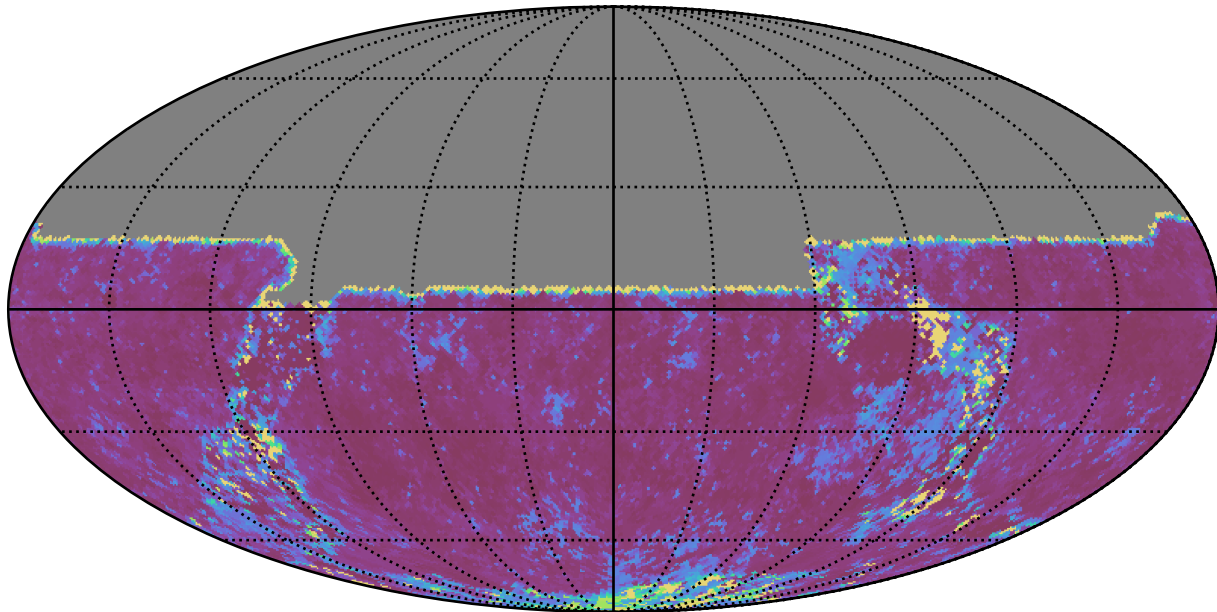

noroll_mjdp365_v3.4_10yrs All sky u band: 20thPercentile Inter-Night Gap

20thPercentile Inter-Night Gap
(days)