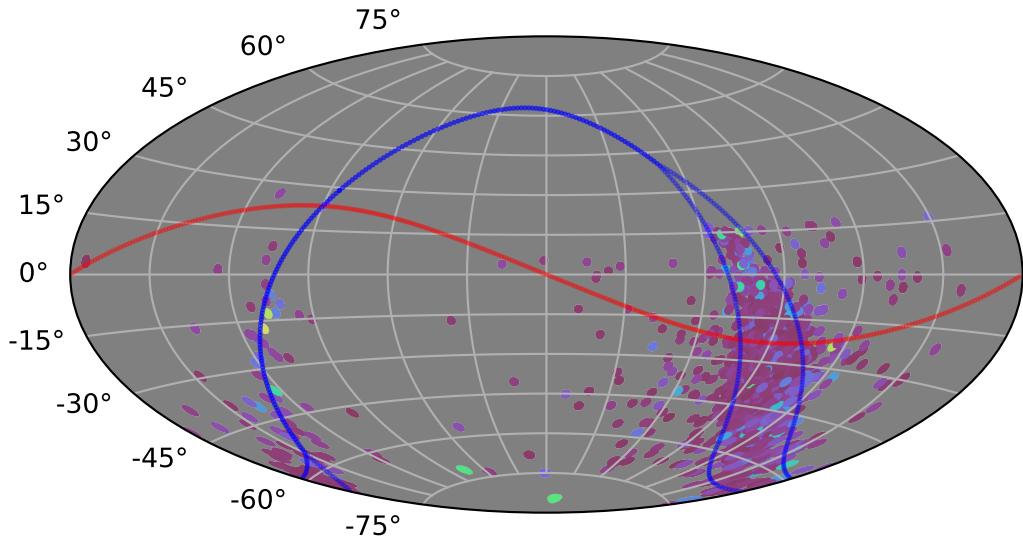

noroll_mjdp270_v3.4_10yrs : XRBPopMetric_mean_time_between_detections

4 8 12 16 20 24 28 32
XRBPopMetric_mean_time_between_detections
(Detected, 0 or 1)