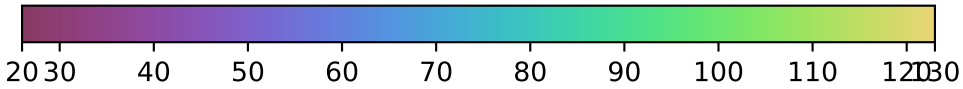

noroll_mjdp270_v3.4_10yrs gri band non-DD: WeakLensingNvisits_gri_year2

WeakLensingNvisits_gri_year2
(mag s filter)