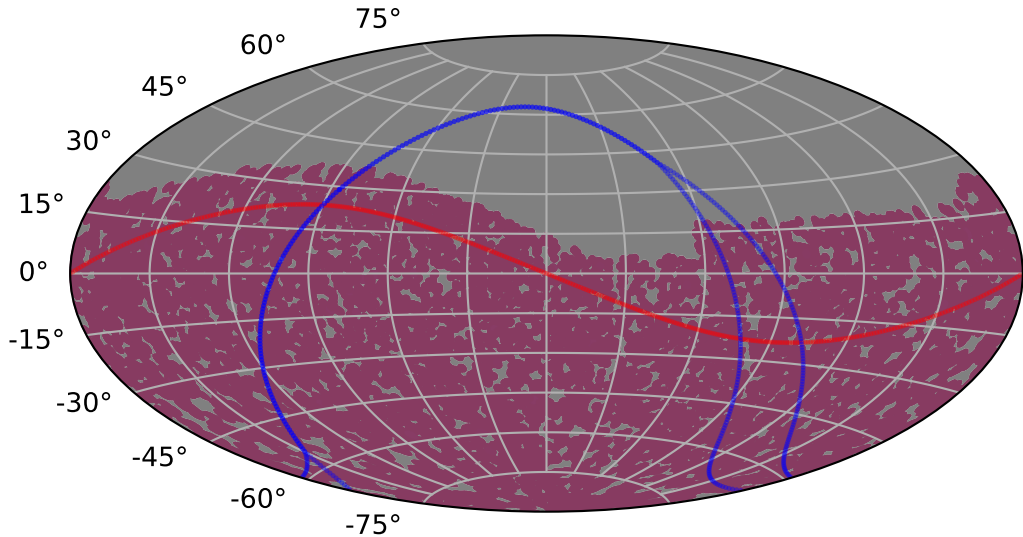

noroll\_mjdp270\_v3.4\_10yrs : TDE\_Quality\_some\_color\_pu\_pnum

TDE\_Quality\_some\_color\_pu\_pnum  
(Bad: 0, Good (obs every 2 night): 1)