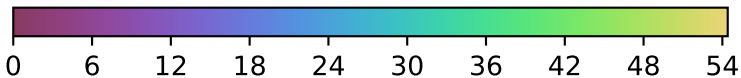

noroll\_mjdp270\_v3.4\_10yrs : TDE\_Quality\_some\_color\_pu\_pnum

TDE\_Quality\_some\_color\_pu\_pnum  
(Bad: 0, Good (obs every 2 night): 1)