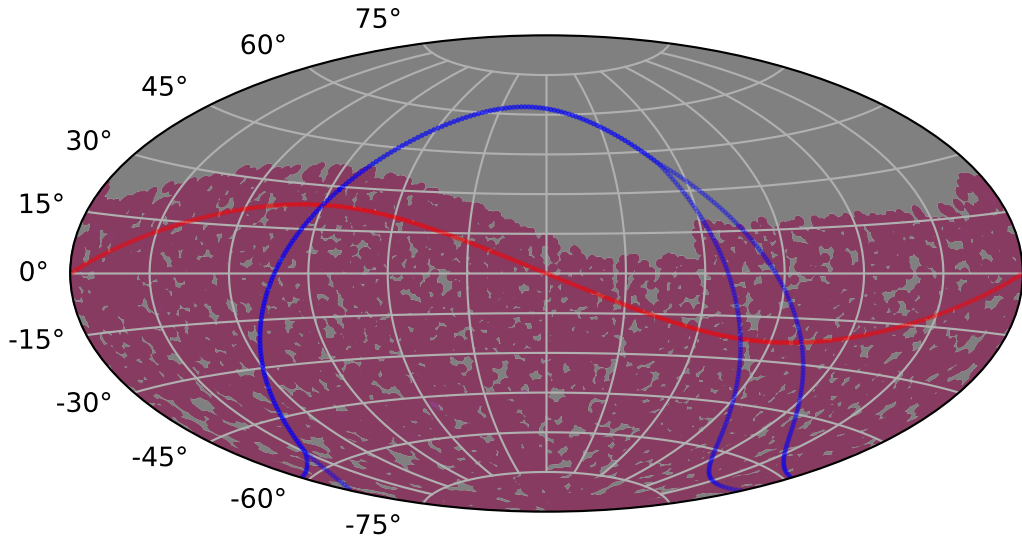

noroll_mjdp270_v3.4_10yrs : TDE_Quality_some_color_pnum

TDE_Quality_some_color_pnum
(Bad: 0, Good (obs every 2 night): 1)