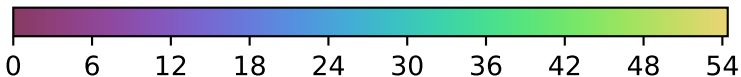

noroll_mjdp270_v3.4_10yrs : TDE_Quality_some_color_pnum

TDE_Quality_some_color_pnum
(Bad: 0, Good (obs every 2 night): 1)