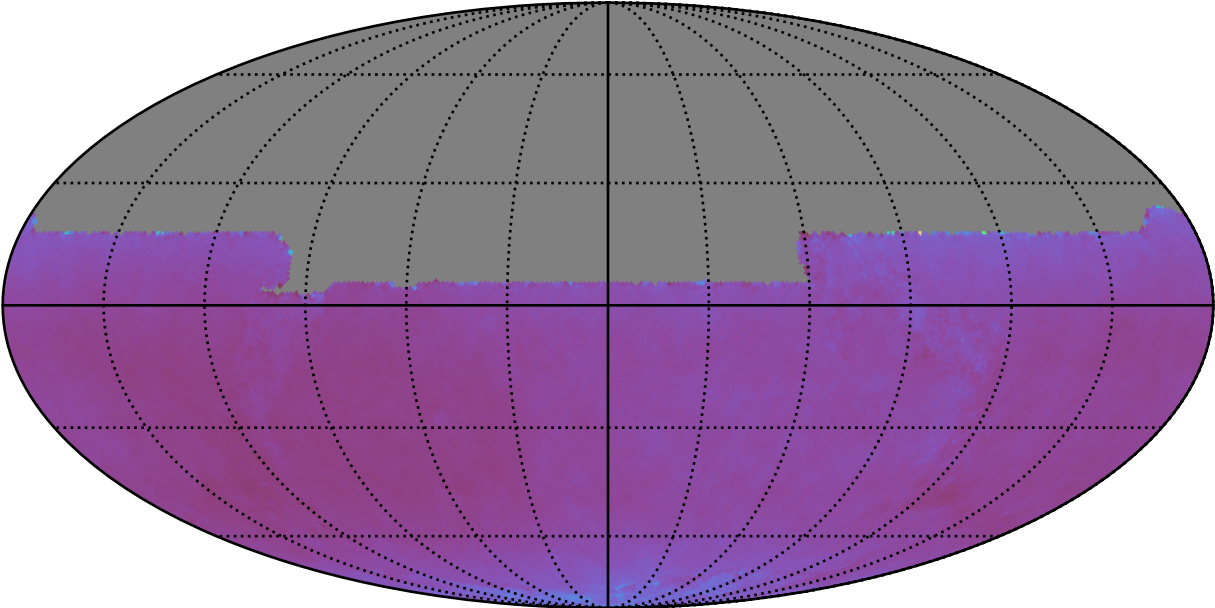

noroll_mjdp270_v3.4_10yrs night<3652 and y: SNR-weighted FWHMeff y, year<10

SNR-weighted FWHMeff y, year<10
(mag arcsec)