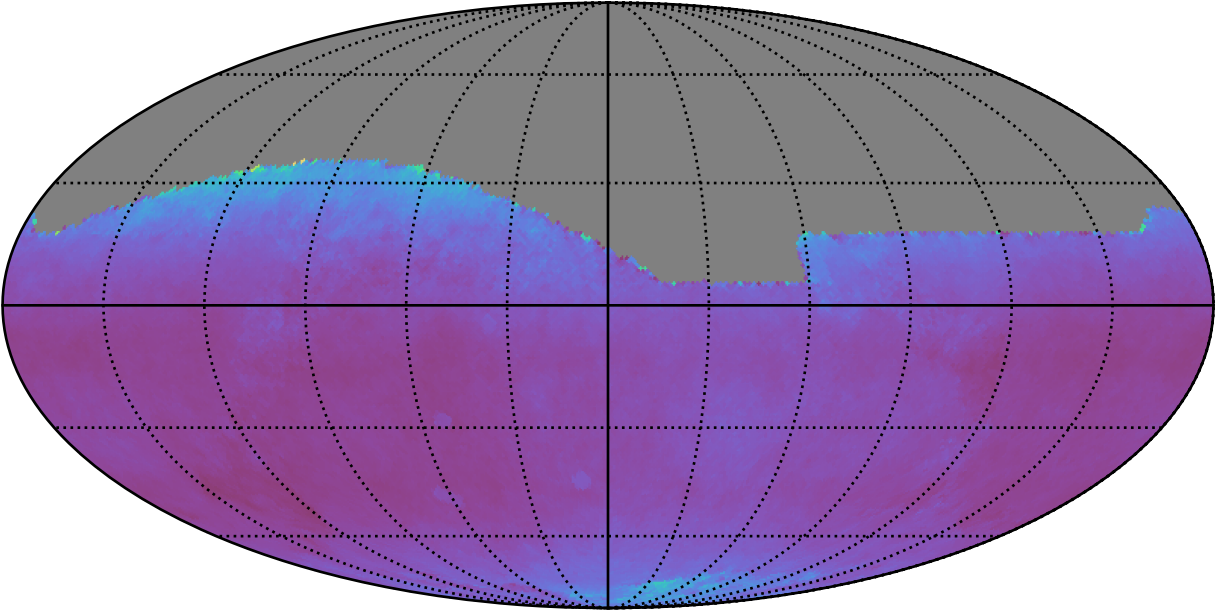

noroll\_mjdp270\_v3.4\_10yrs night<2556 and r: SNR-weighted FWHMeff r, year<7

SNR-weighted FWHMeff r, year<7  
(mag arcsec)