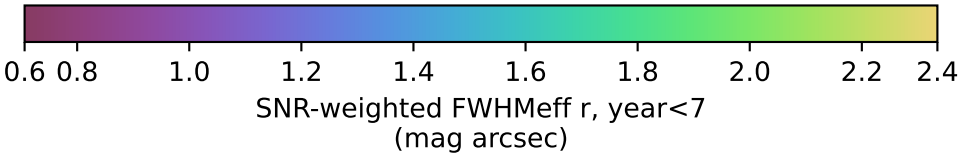

noroll\_mjdp270\_v3.4\_10yrs night<2556 and r: SNR-weighted FWHMeff r, year<7

SNR-weighted FWHMeff r, year<7  
(mag arcsec)