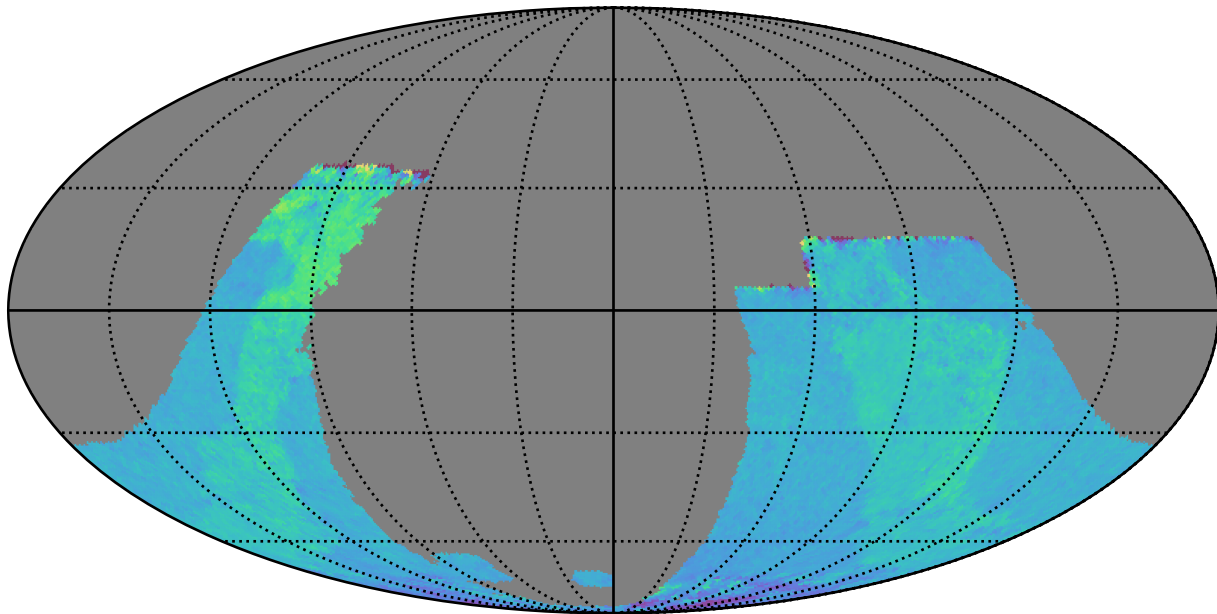

noroll\_mjdp270\_v3.4\_10yrs : GalplaneTimePerFilter\_galactic\_plane\_map\_i

GalplaneTimePerFilter\_galactic\_plane\_map\_i  
(filter mag MJD s)