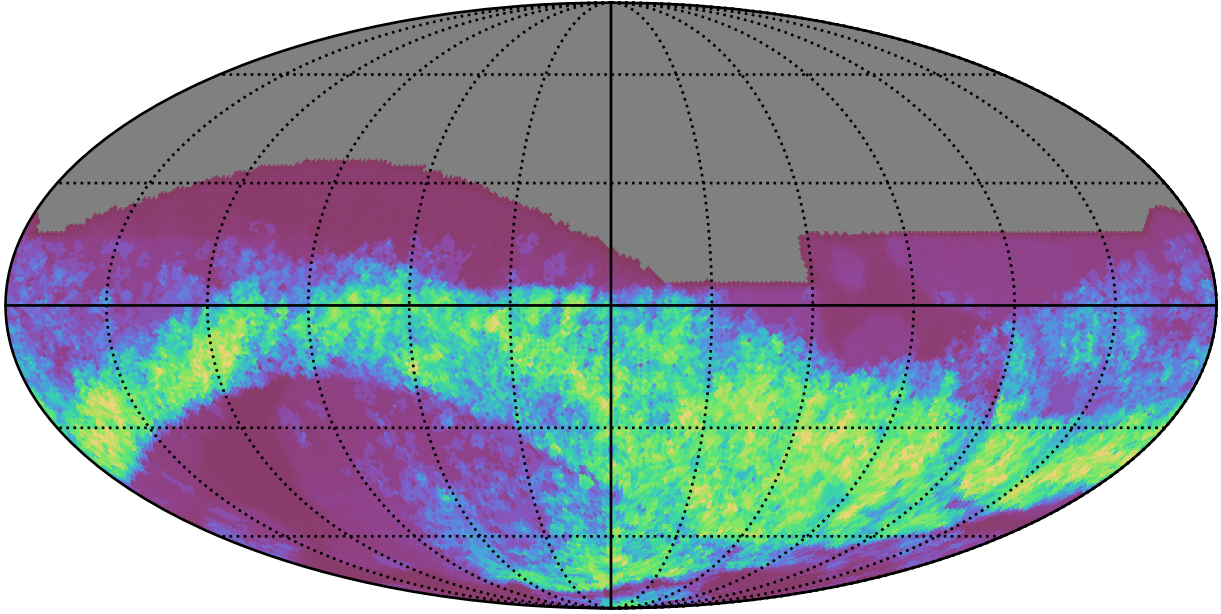

noroll_mjdp270_v3.4_10yrs : GalPlaneSeasonGapsTimescales_xray_binaries_map_Tau_55_0

0.0 0.1 0.2 0.3 0.4 0.5 0.6 0.7 0.8 0.9 1.0
GalPlaneSeasonGapsTimescales_xray_binaries_map_Tau_55_0
(MJD mag)