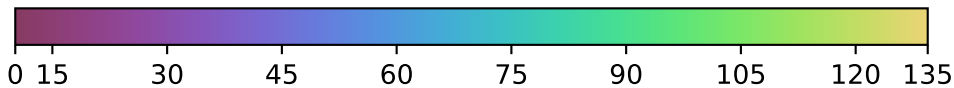

noroll_mjdp270_v3.4_10yrs : Brown Dwarf, L4

Brown Dwarf, L4 (pc)