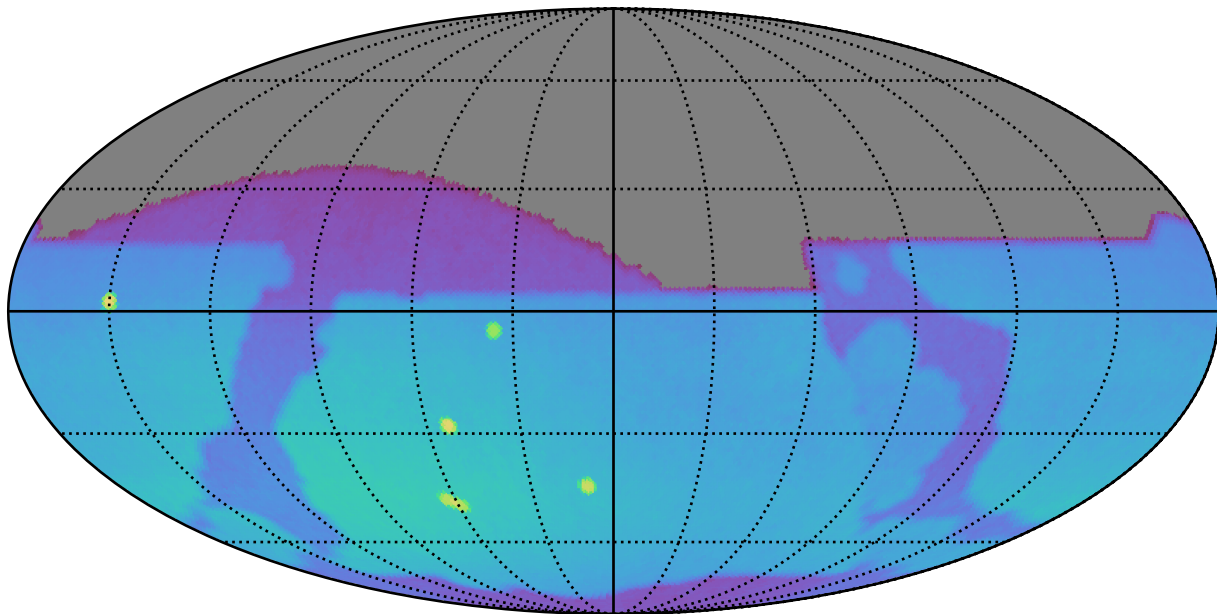

noroll_mjdp270_v3.4_10yrs : Brown Dwarf, L4

Brown Dwarf, L4 (pc)