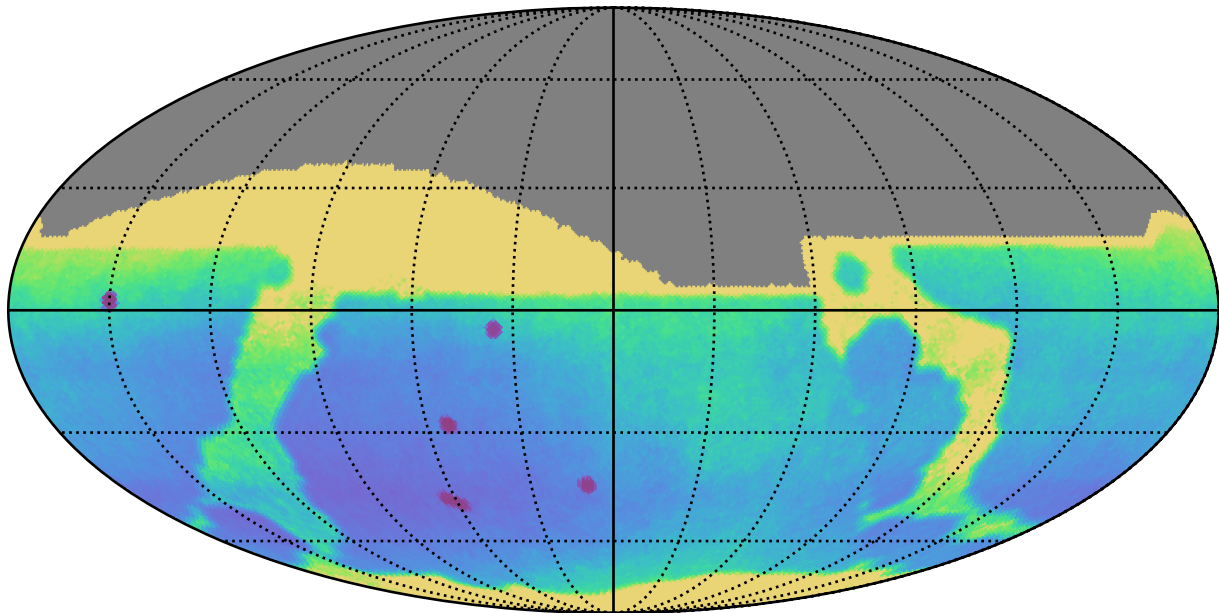

noroll_mjdp270_v3.4_10yrs All sky: Parallax Uncert @ 24.0

Parallax Uncert @ 24.0 (mas)