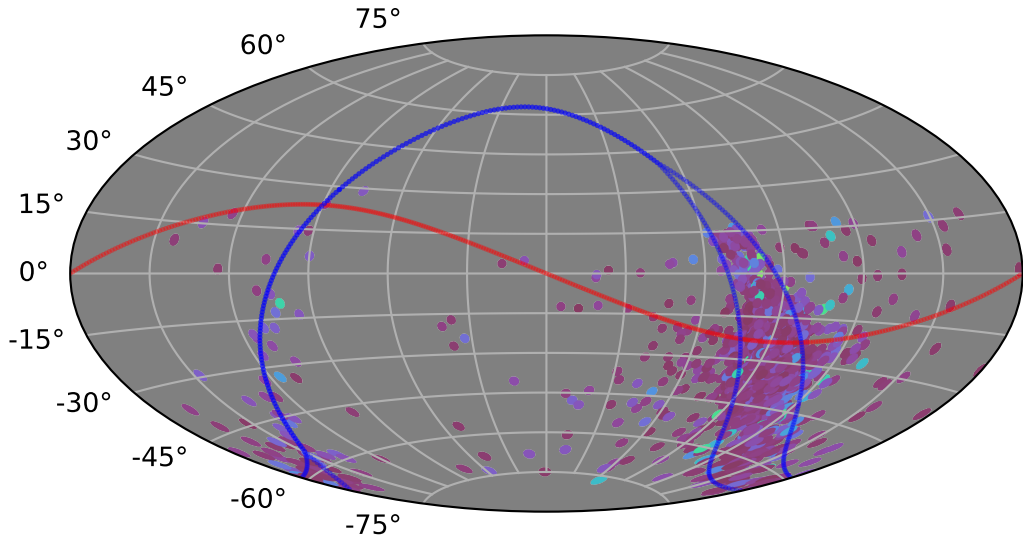

noroll_mjdp180_v3.4_10yrs : XRBPopMetric_mean_time_between_detections

4 8 12 16 20 24 28 32
XRBPopMetric_mean_time_between_detections
(Detected, 0 or 1)