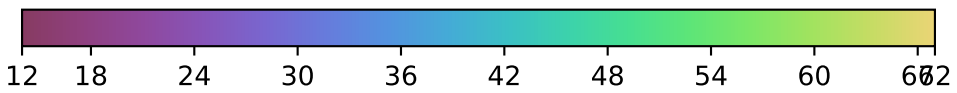

noroll_mjdp180_v3.4_10yrs gri band non-DD: WeakLensingNvisits_gri_year1

WeakLensingNvisits_gri_year1
(mag s filter)