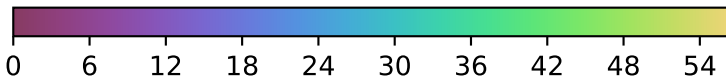

noroll\_mjdp180\_v3.4\_10yrs : TDE\_Quality\_some\_color\_pnum

TDE\_Quality\_some\_color\_pnum  
(Bad: 0, Good (obs every 2 night): 1)