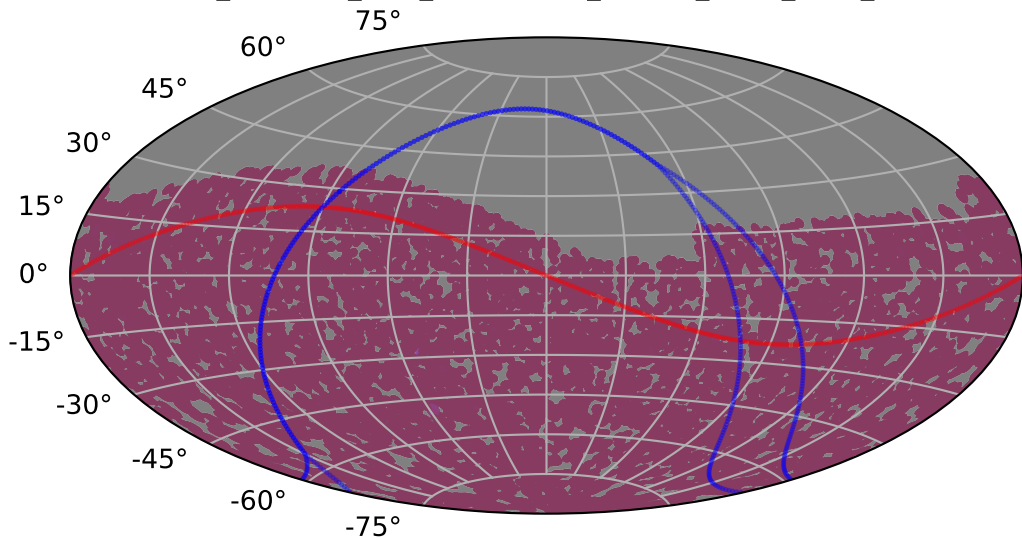

noroll\_mjdp180\_v3.4\_10yrs : TDE\_Quality\_some\_color\_pnum

TDE\_Quality\_some\_color\_pnum  
(Bad: 0, Good (obs every 2 night): 1)