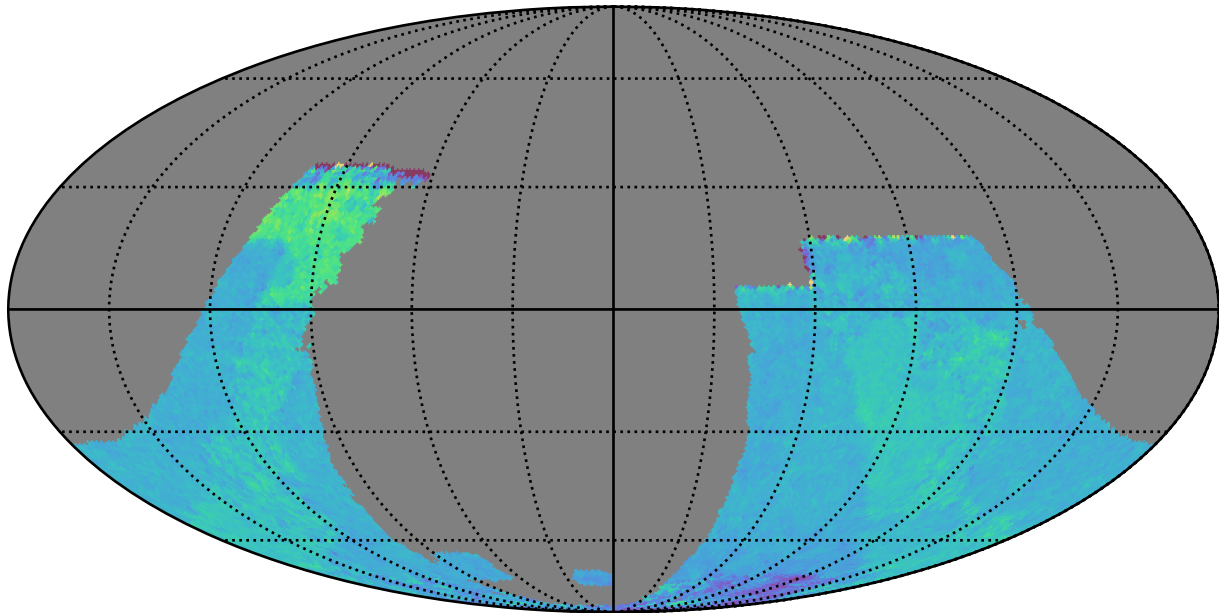

noroll_mjdp180_v3.4_10yrs : GalplaneTimePerFilter_galactic_plane_map_i

GalplaneTimePerFilter_galactic_plane_map_i
(filter mag MJD s)