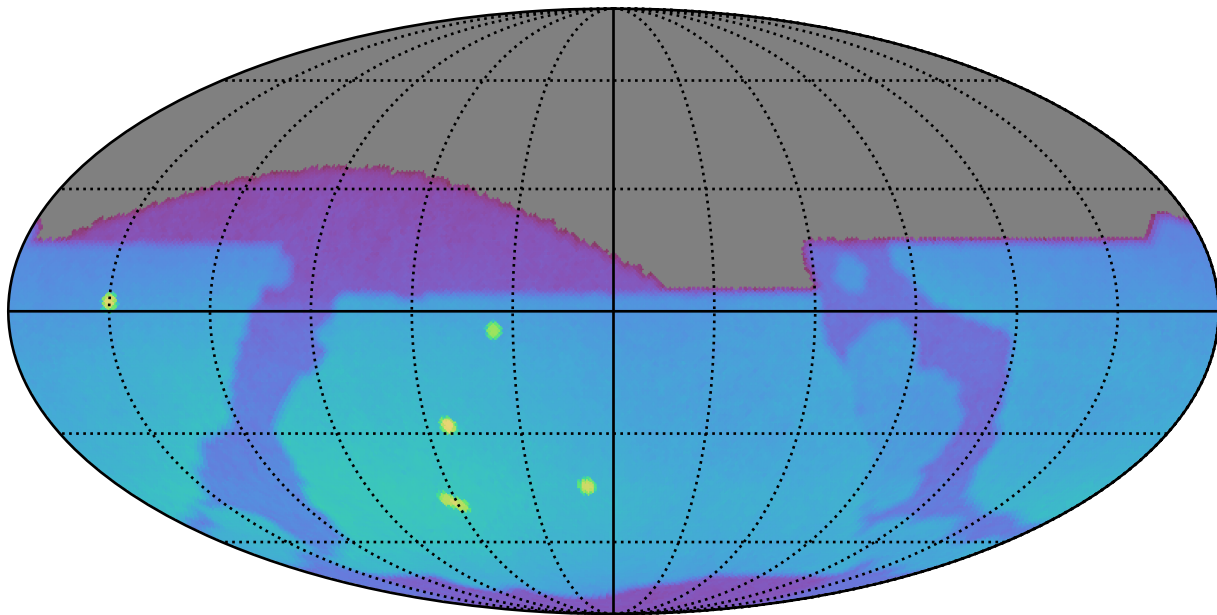

noroll_mjdp180_v3.4_10yrs : Brown Dwarf, L4

Brown Dwarf, L4 (pc)