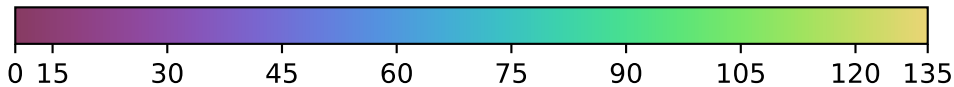

noroll_mjdp180_v3.4_10yrs : Brown Dwarf, L4

Brown Dwarf, L4 (pc)