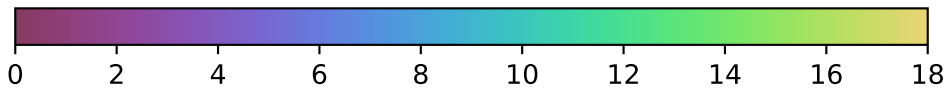

noroll_mjdp180_v3.4_10yrs WFD: Parallax Uncert @ 24.0

Parallax Uncert @ 24.0 (mas)