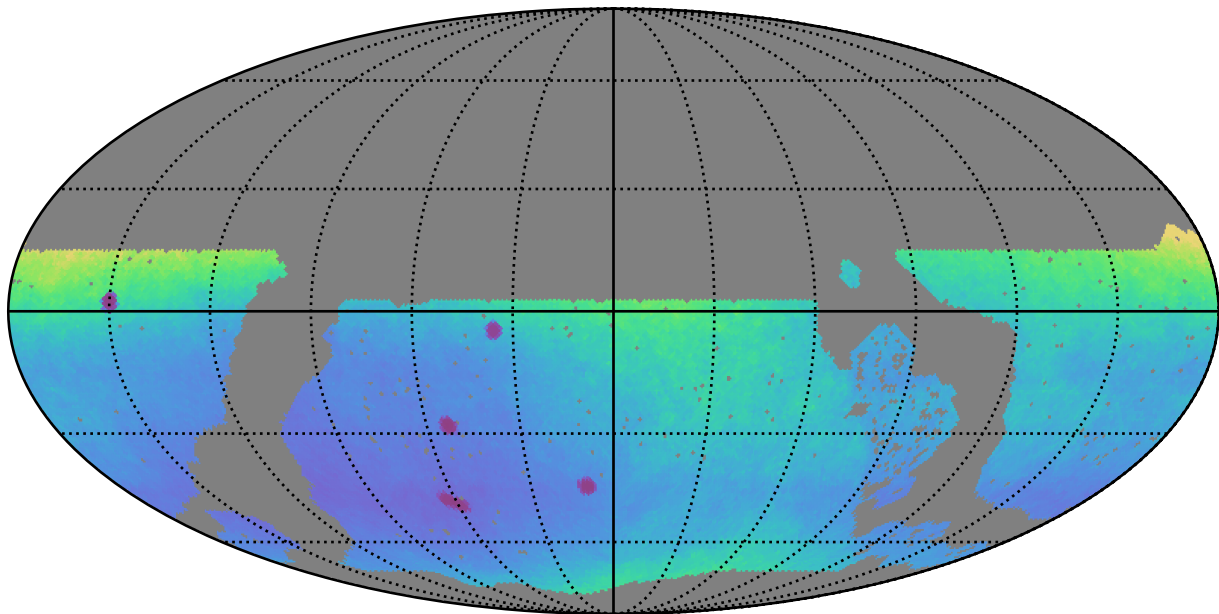

noroll_mjdp180_v3.4_10yrs WFD: Parallax Uncert @ 24.0

Parallax Uncert @ 24.0 (mas)